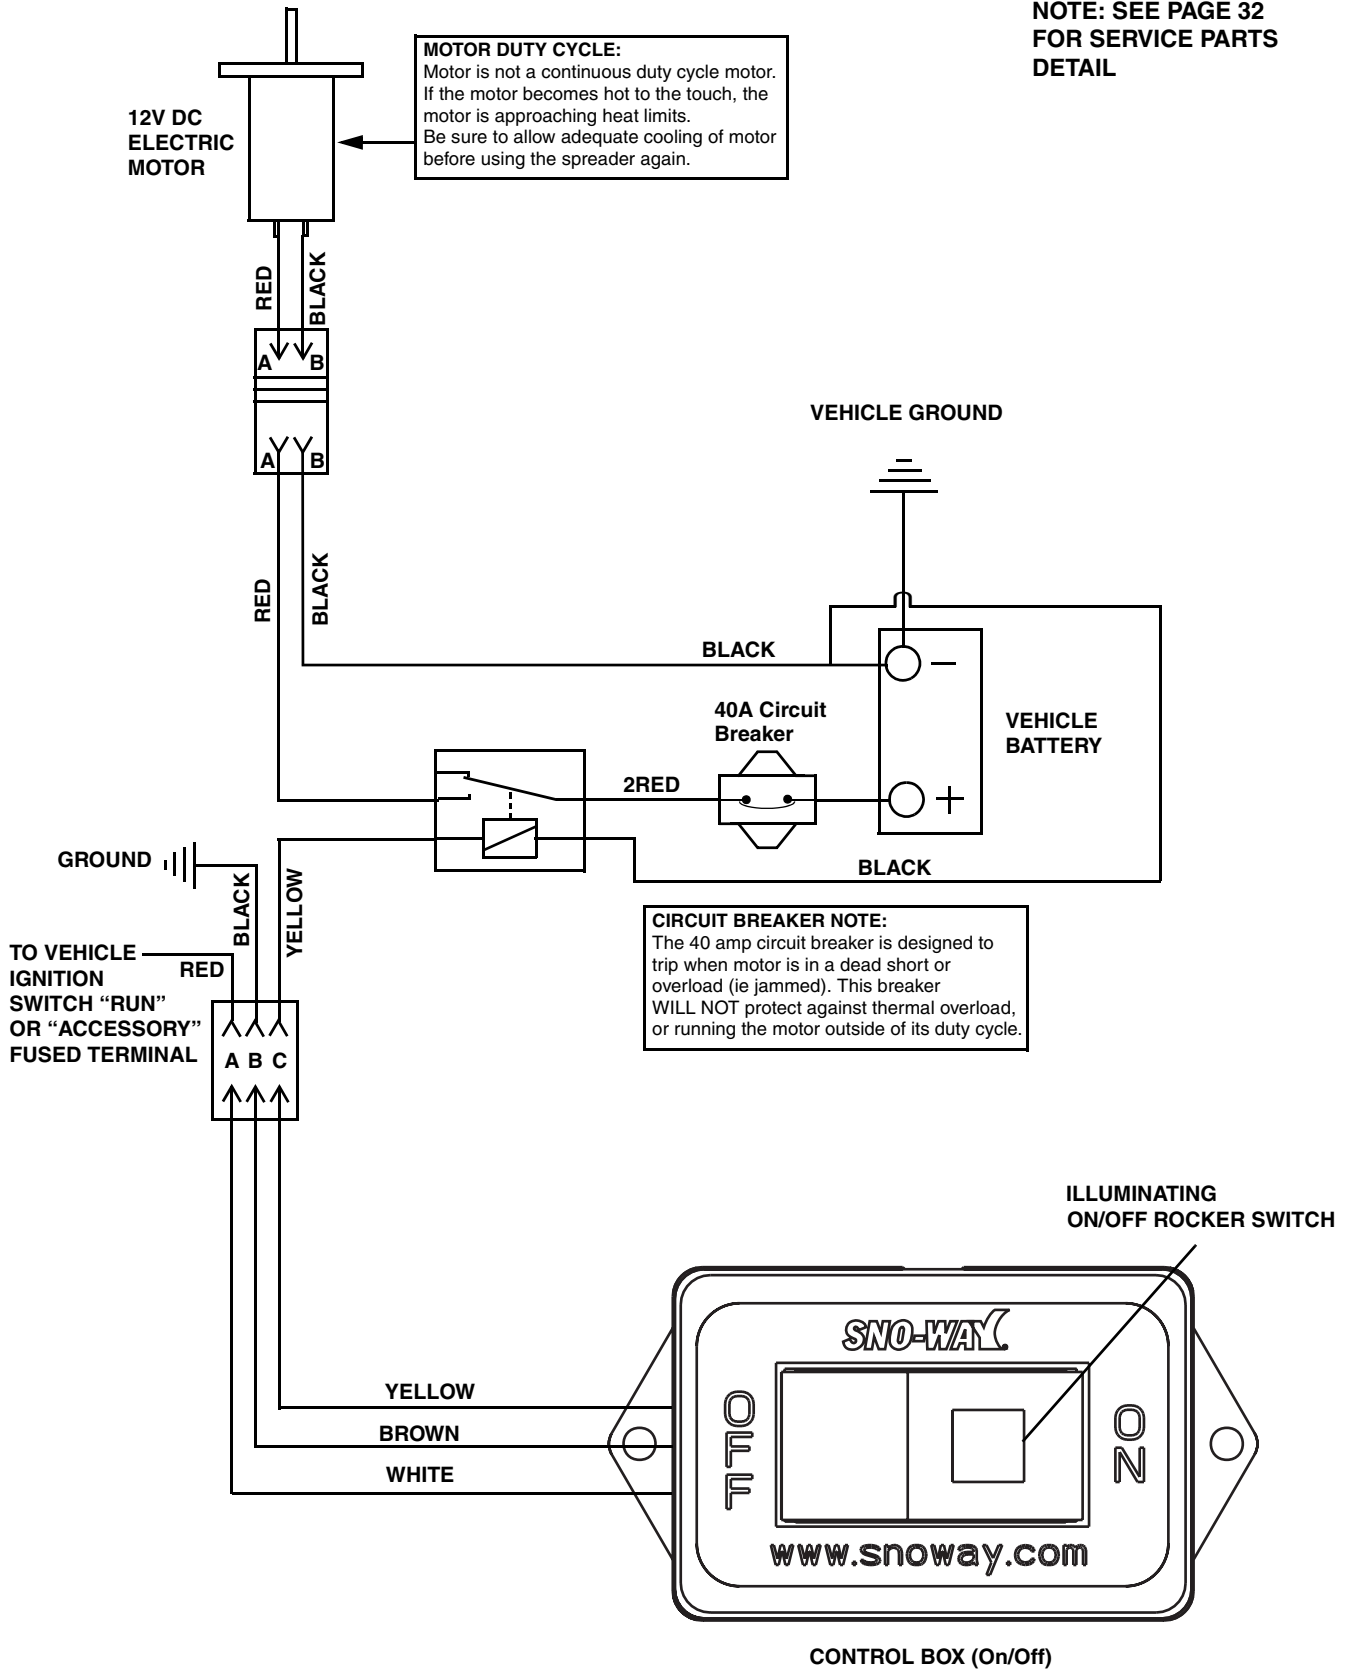

WIRING SCHEMATIC - ELECTRIC SPREADER (On/Off Control)

**NOTE: SEE PAGE 32
FOR SERVICE PARTS
DETAIL**

WIRING SCHEMATIC - ELECTRIC SPREADER (Dual Variable Control)