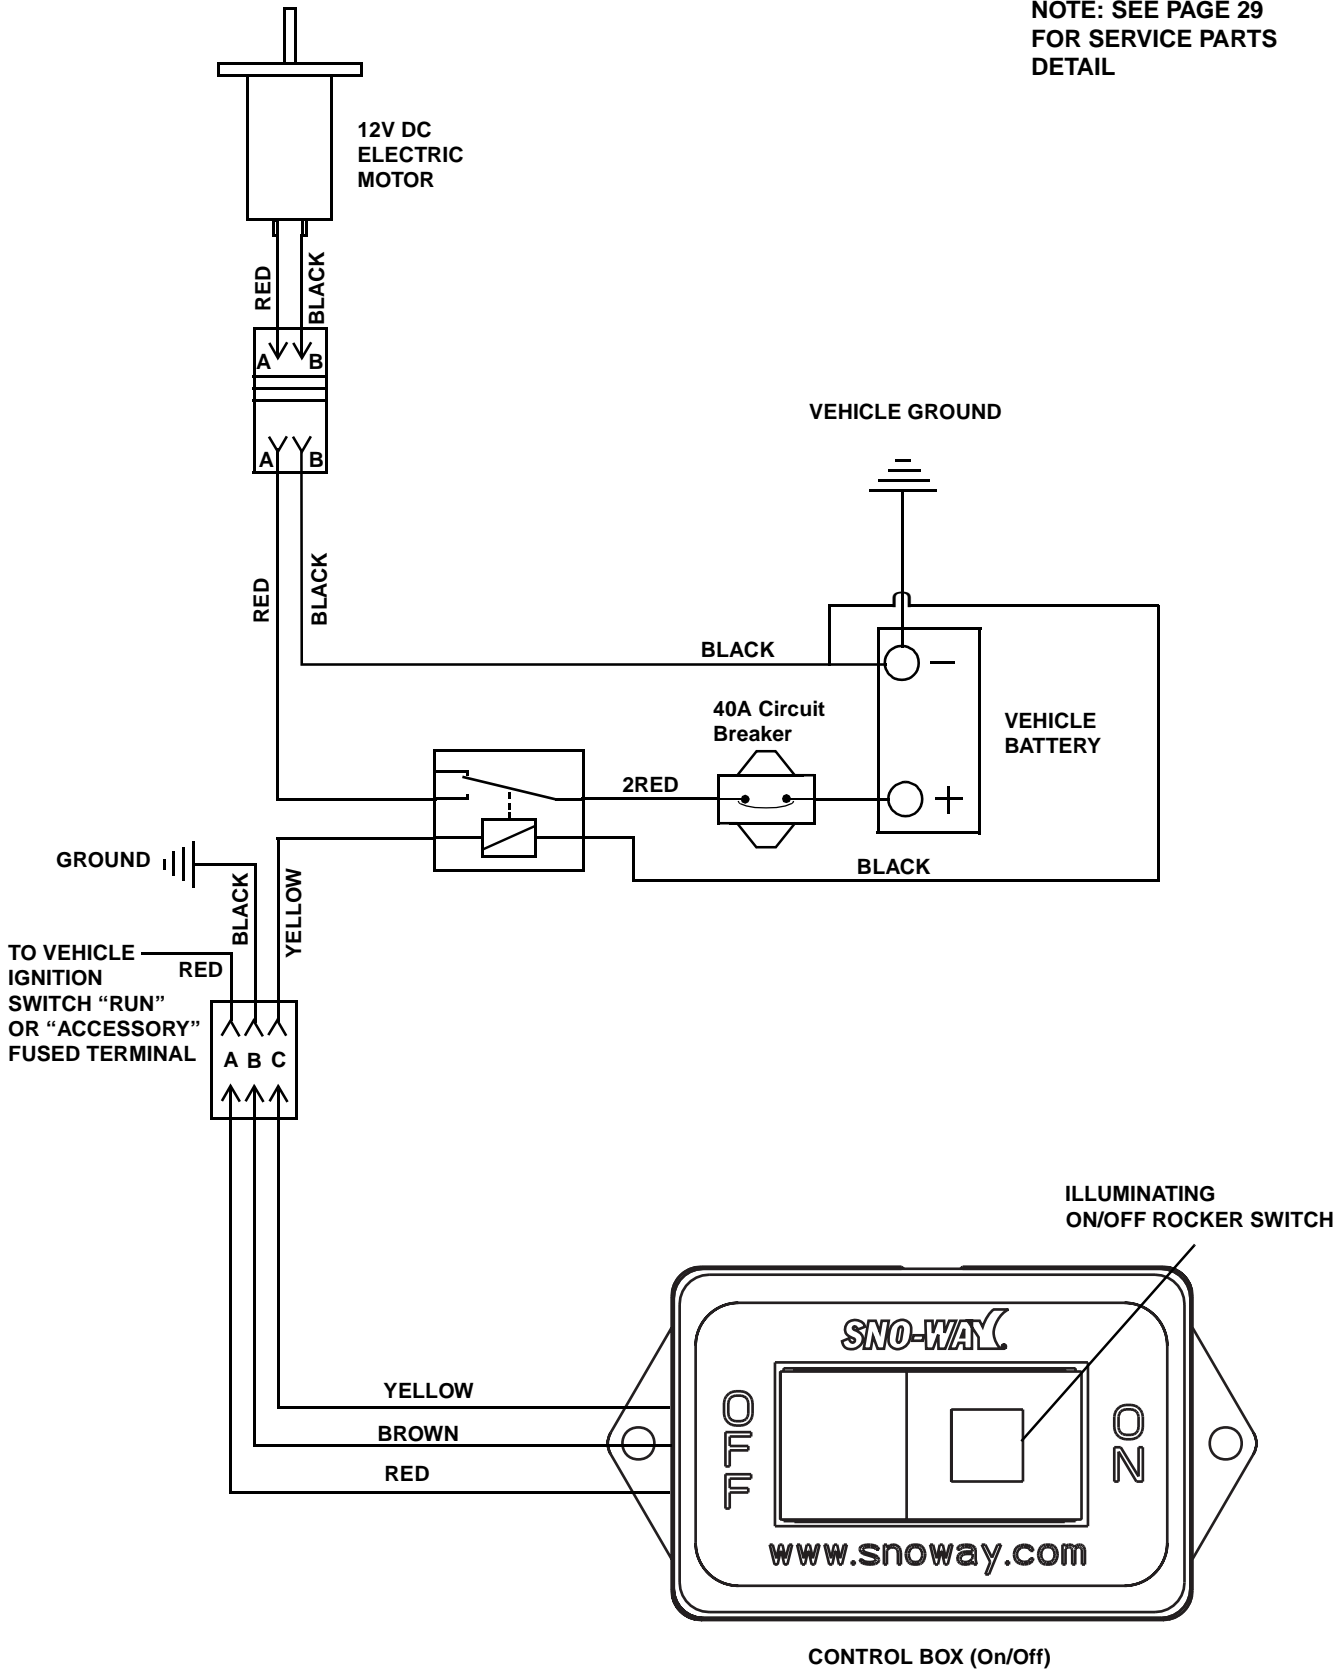

WIRING SCHEMATIC - ELECTRIC SPREADER (On/Off Control)

**NOTE: SEE PAGE 29
FOR SERVICE PARTS
DETAIL**

WIRING SCHEMATIC - ELECTRIC SPREADER (Dual Variable Control)