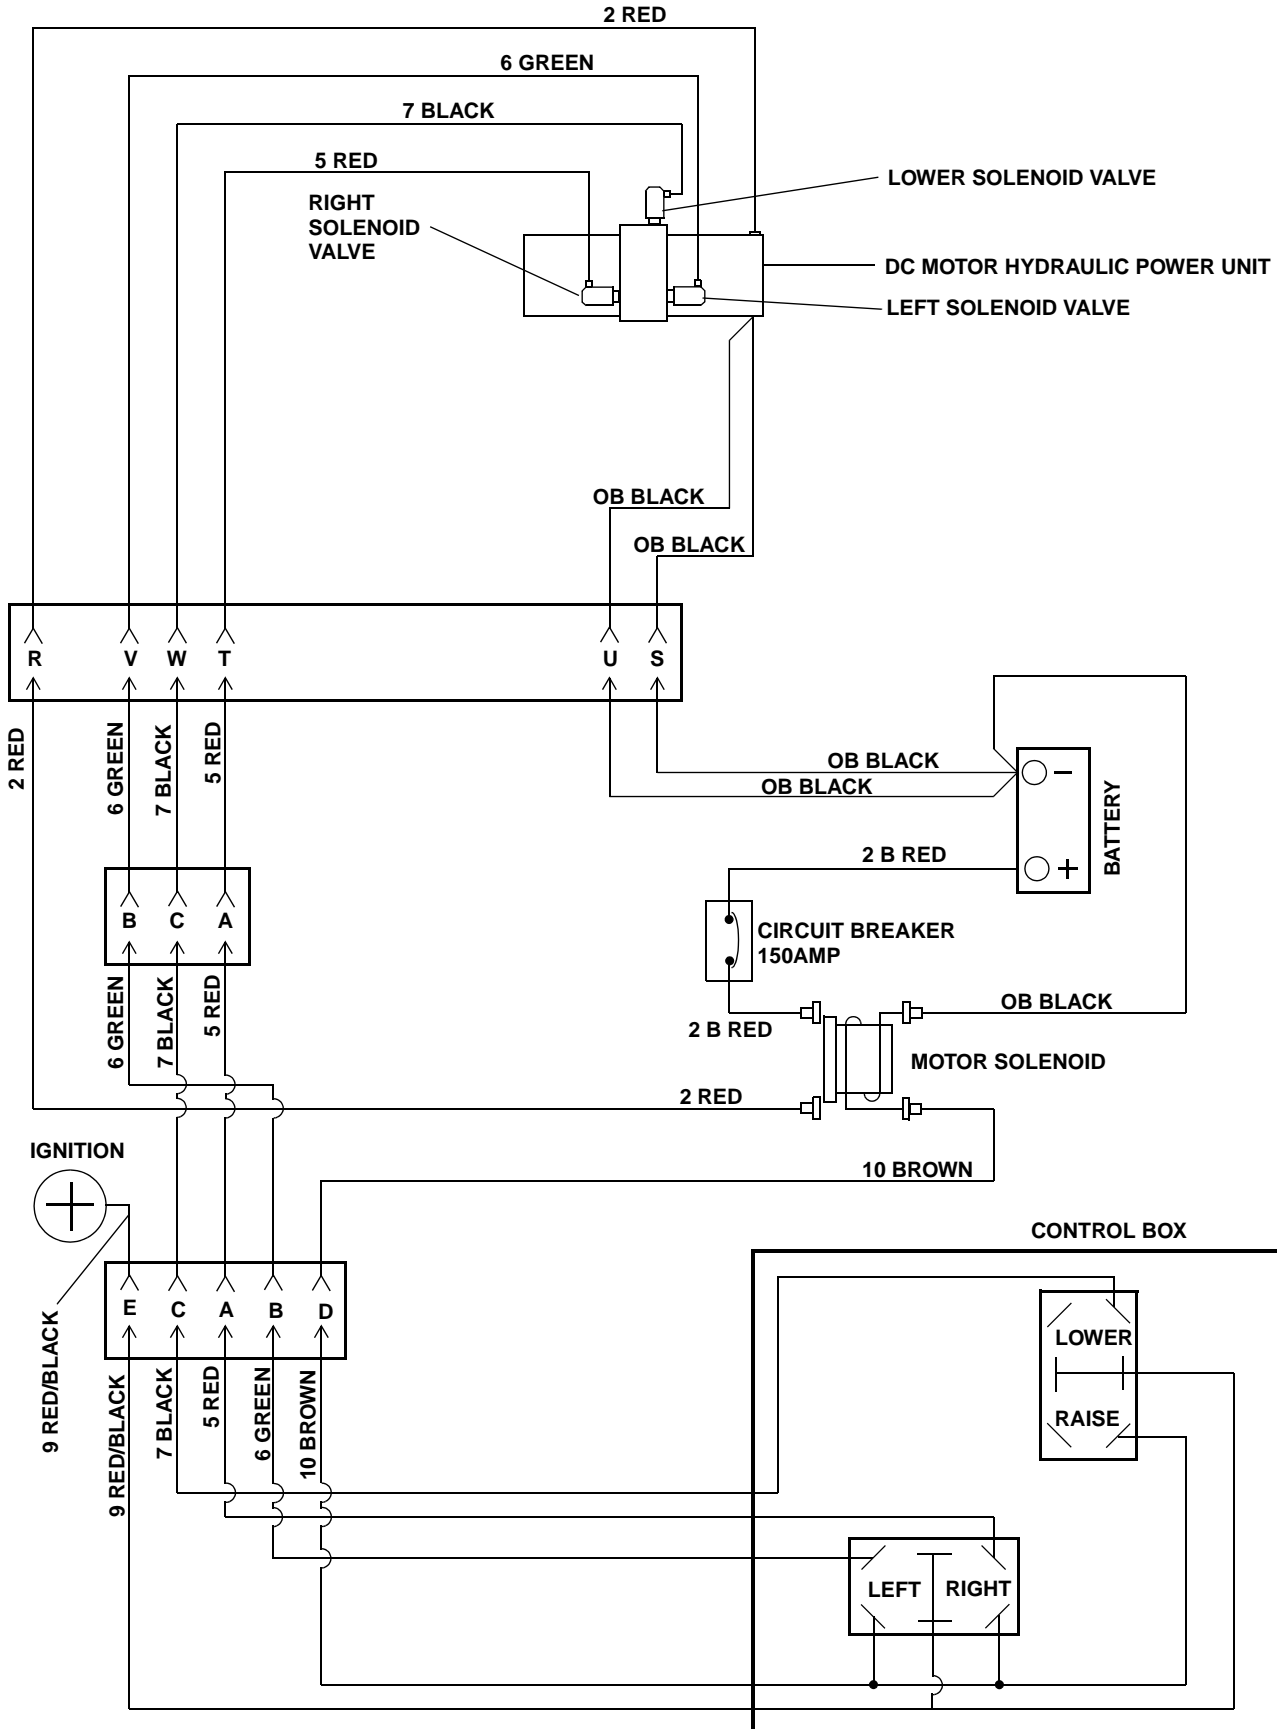

HYDRAULIC SCHEMATIC (Gravity Down System)

WIRING SCHEMATIC ROCKER SWITCH STYLE (Gravity Down System)

WIRING SCHEMATIC JOY STICK STYLE (Gravity Down System)