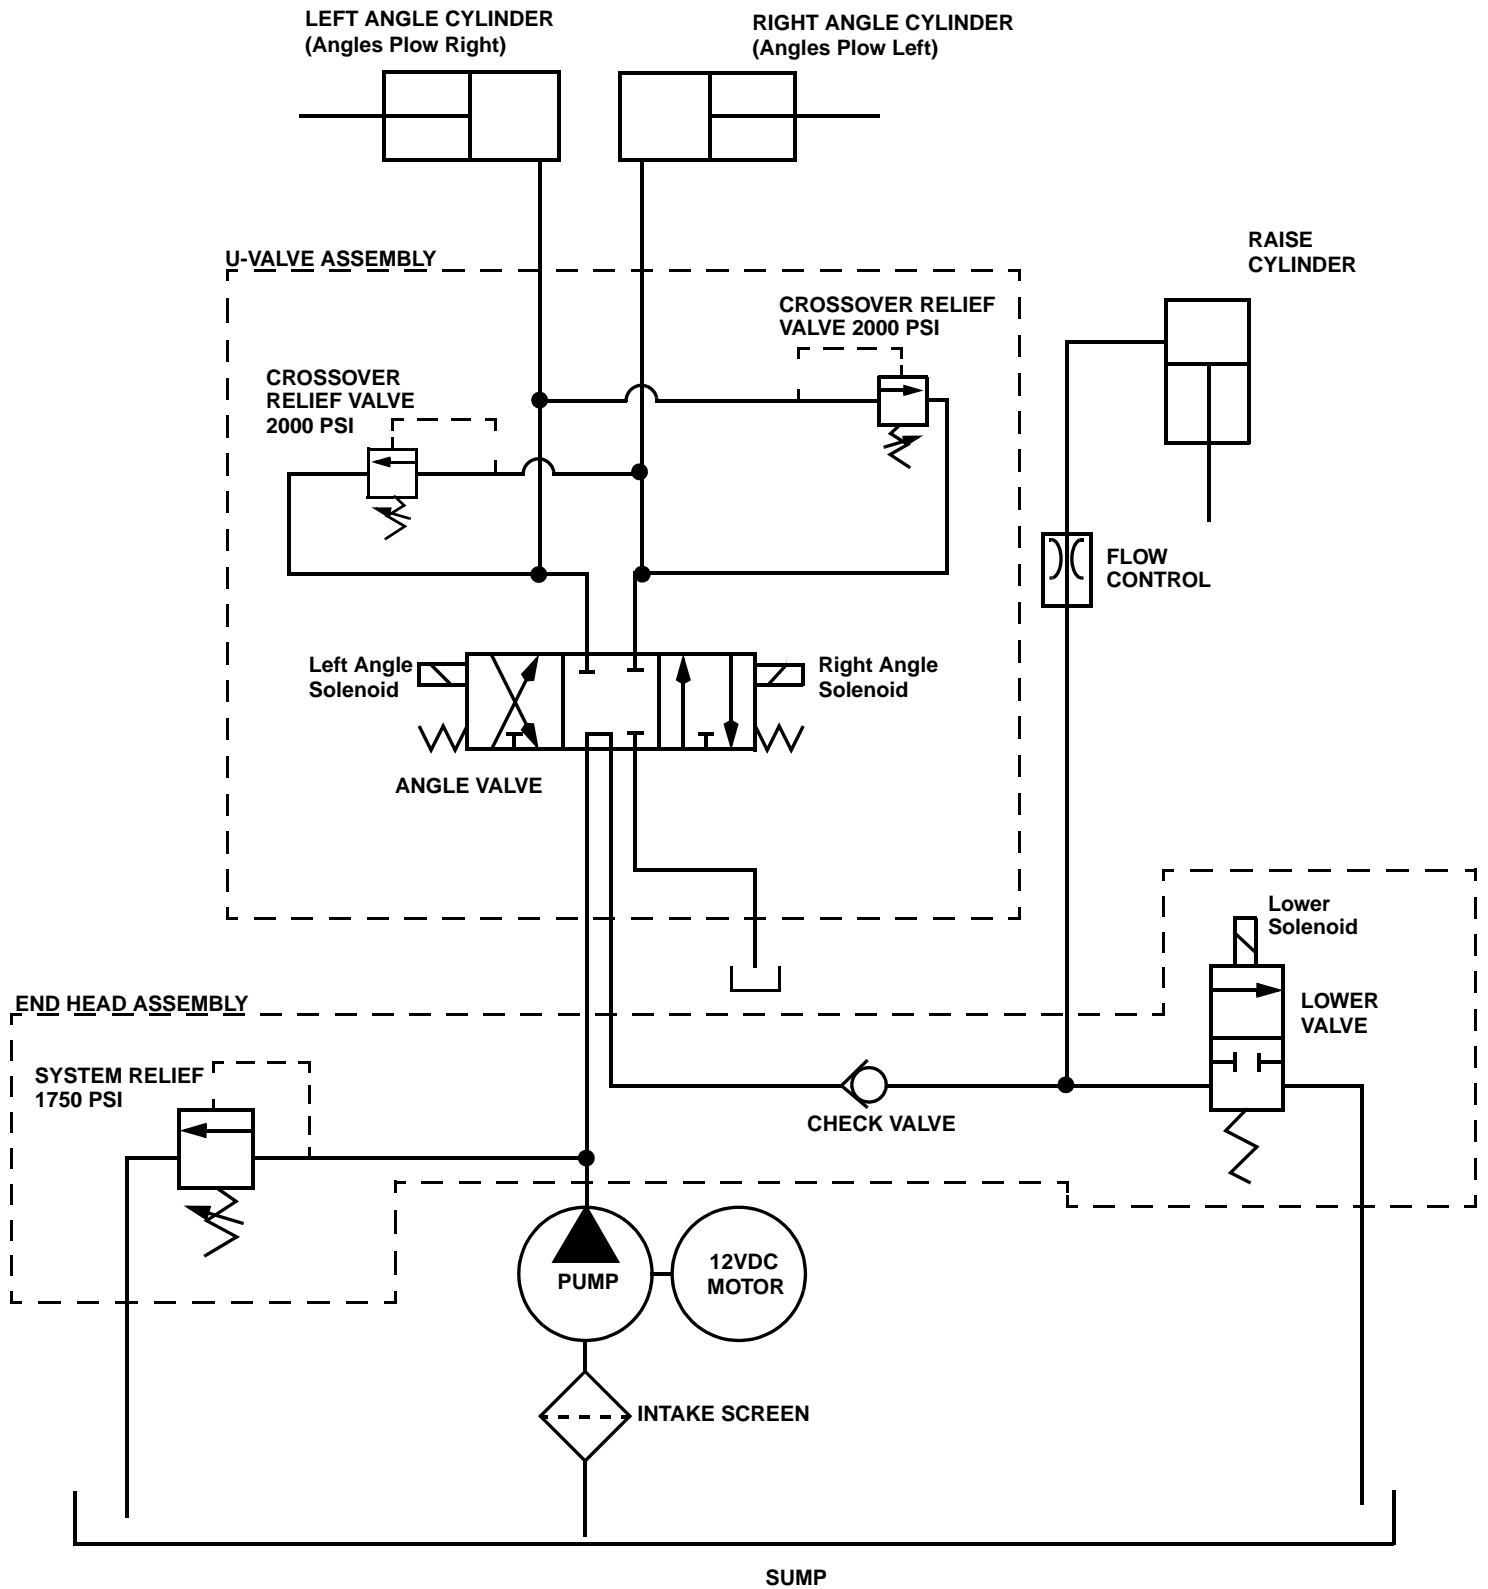

HYDRAULIC SCHEMATIC (Gravity Down System)

WIRING SCHEMATIC ROCKER SWITCH STYLE (Gravity Down System)

WIRING SCHEMATIC JOY STICK STYLE (Gravity Down System)