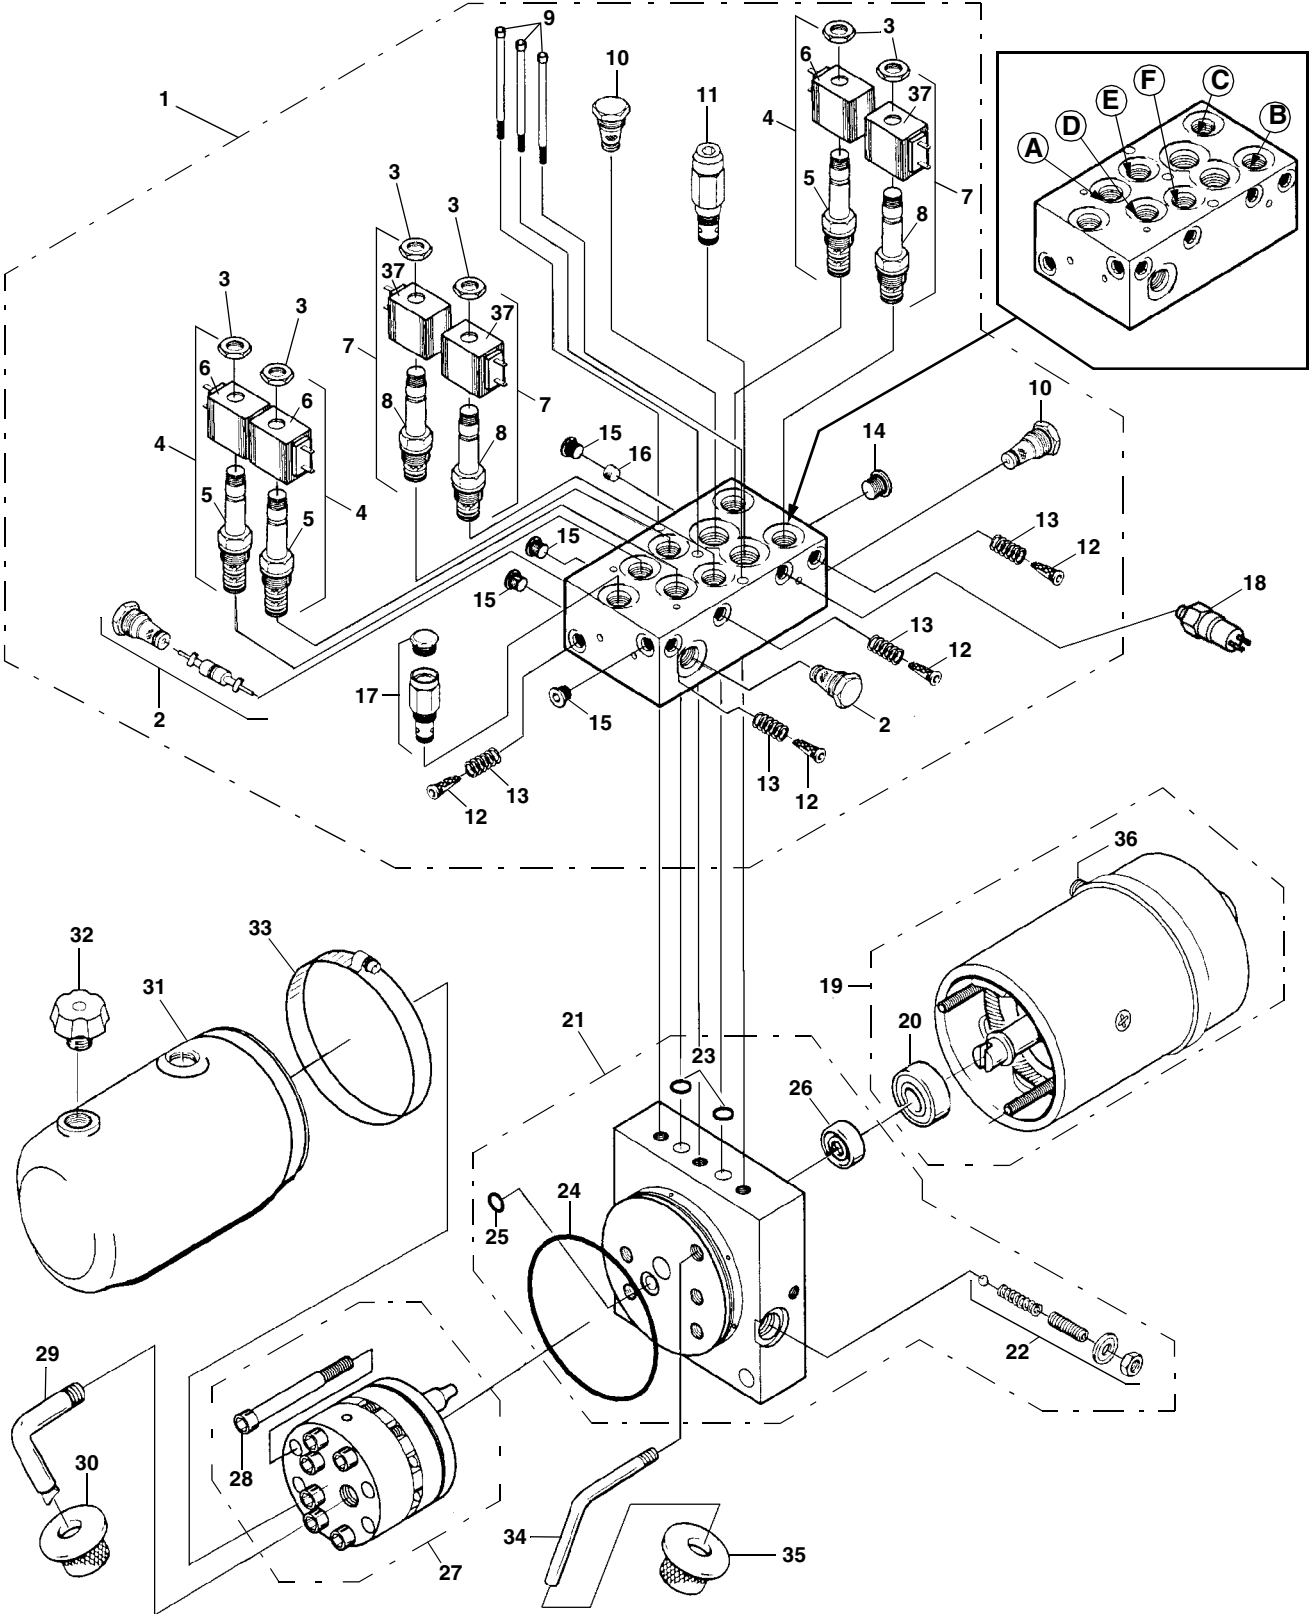

HYDRAULIC POWER UNIT DOWN PRESSURE SYSTEM

HYDRAULIC POWER UNIT DOWN PRESSURE SYSTEM

ITEM	PART NO.	DESCRIPTION	QTY
1		Valve Assembly.....	1
2	96106273	Valve, Check	1
3	96105275	Nut, Coil Retaining.....	6
4		Valve, 10V DC (Red Coil) - Use part 96108341	3
	96108341	Valve, 3-Way, 10V DC (Black Coil)	3
5		Cartridge (Red Coil) - Use part 96108341.....	3
	96108324	Cartridge, 3-Way (Black Coil)	3
6	96105274	Coil 10V DC (Red).....	6
	96108323	Coil, 10V DC (Black).....	6
7		Valve, 10V DC (Red Coil) - Use part 96108342	3
	96108342	Valve, 2-Way, 10V DC (Blue Coil).....	3
8		Cartridge (Red Coil) - Use part 96108342.....	3
	96108325	Cartridge, 2-Way (Blue Coil).....	3
9	96105237	Screw.....	3
10	96105238	Valve, Check	2
11	96105239	Valve, Relief, Down Pressure (680-720 psi)	1
12	96105250	Screen, Inline.....	4
13	96105251	Spring, Retaining	4
14	96105240	Fitting, Plug.....	2
15	96105234	Fitting, Plug.....	4
16	96105255	Fitting, Orifice (to adjust drop rate)	1
	96108627	Kit, Orifice	1
17	96106417	Valve, Relief, Crossover (2400 psi).....	1
18	96100311	Switch, Pressure (525 psi).....	1
19	96105233	Motor, 12V DC	1
20		Bearing, Motor Base	1
21	96105232	Base Assembly, Pump	1
22	96105313	Parts Kit, Relief Valve	1
23	96105314	O-Ring	2
24	96105315	O-Ring	1
25	96105316	O-Ring	1
26	96105317	Seal, Shaft	1
27	96105735	Pump Assembly.....	1
28		Screw, Socket Head Cap.....	4
29	96105246	Tube, Suction	1
30	96105245	Filter.....	1
31	96105241	Reservoir	1
32	96105244	Filler Cap	1
33	96105231	Clamp	1
34	96105249	Tube, Return	1
35	96105318	Filter, Return	1
36	96105312	Brush Replacement Kit.....	2
37	96111171	Coil, 10V DC (Blue)	3