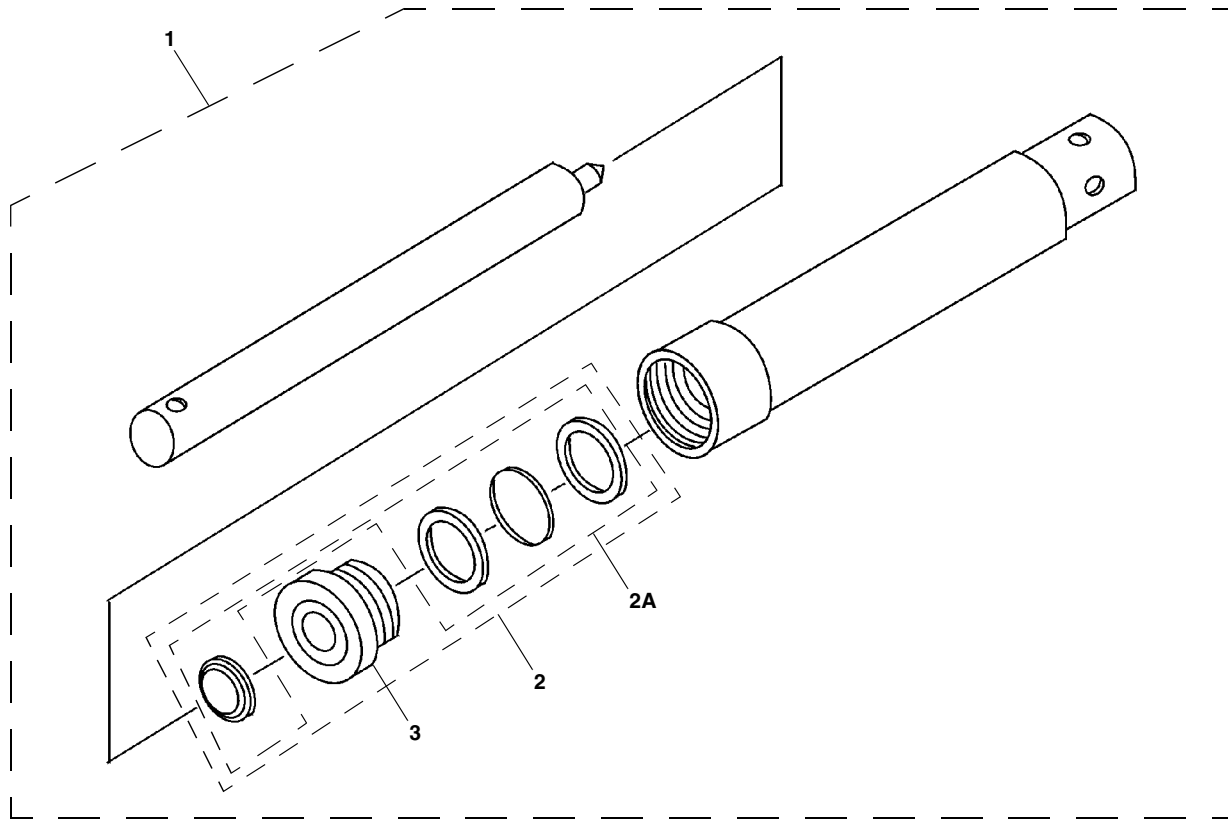

ANGLE CYLINDERS

ITEM	PART NO.	DESCRIPTION	QTY
1	96110953	Cylinder, Swing, 1-1/2" (future use will replace 96106078)	2
2	96106330	Kit, Swing Cylinder Gland Nut & Seal (for current cylinder).....	1
		O-ring.....	1
		Seal, Rod	1
		Ring, Guide, 1-1/2"	1
		Seal, Wiper	1
		Gland Nut.....	1
2A	96111176	Kit, Swing Cylinder Seal (for future use with 96110953).....	1
		O-ring.....	2
		Seal, Rod	1
		Wiper	1
		Ring, Guide.....	1
3	96111177	Gland Nut (for future use with 96110953).....	1