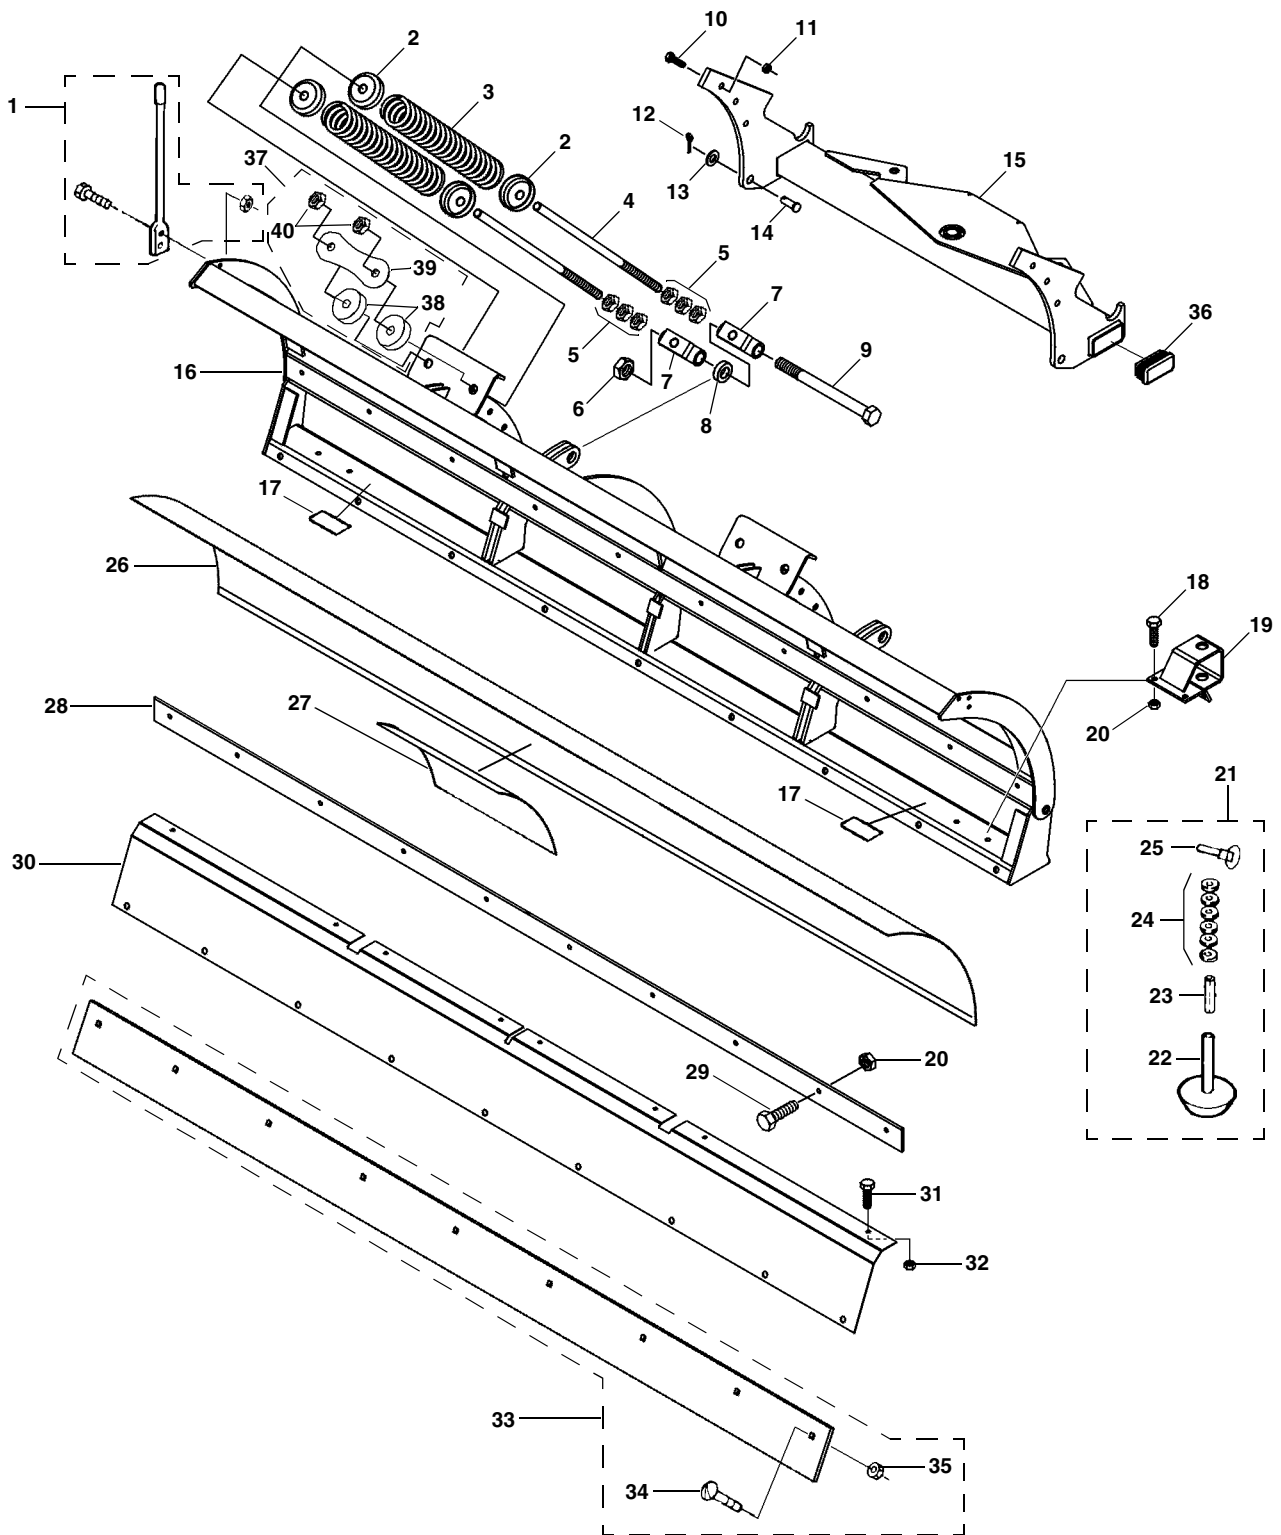

BLADES - 29T SERIES

BLADES - 29T SERIES

ITEM	PART NO.	DESCRIPTION	QTY
1	96106696	Kit, Guide, Blade (includes two Guides and Mounting Hardware).....	1
2	96107374	Cup, Formed Out.....	8
3	96107208	Spring, Trip.....	4
4	96107673	Spring Rod, Threaded.....	4
5	98009075	Nut, Hex, 3/4"-12.....	12
6	98009053	Nut, Nylock, 1"-8.....	2
7	96107365	Assembly, Saddle.....	4
8	96107221	Bushing, Shock.....	2
9	98100319	Cap Screw, Hex Head, 1"-12 x 11-1/2".....	2
10	98100095	Cap Screw, Hex, 1/2"-13 x 1-3/4".....	6
11	98009013	Nut, Nylock, 1/2"13.....	6
12	98009085	Pin, Cotter, 5/32" x 1-1/2".....	2
13	98009030	Washer, Flat, 3/4".....	2
14	98100165	Pin, Clevis, 3/4" x 2-1/2".....	2
15	96107106	Frame, Swing.....	1
16		Frame, 90".....	1
		Frame, 96".....	1
17	97100018	Decal, Warning.....	2
18	98009034	Cap Screw, Hex, 3/8"-16 x 1-1/4".....	8
19	96107434	Assembly, Shoe Bracket.....	2
20	98009009	Nut, Nylock, 3/8-16.....	18
21	96102542	Assembly, Shoe.....	2
22		Shoe, Cast, 1" Shaft.....	1
23		Spacer, 1".....	1
24	98009005	Washer, Flat, 1".....	13
25	98009169	Pin, Lynch, 1/4" x 1-9/16".....	1
26	96107935	Blade Skin, Upper, Polycarbonate, 90" (includes "Sno-Way" Decal).....	1
	96107938	Blade Skin, Upper, Polycarbonate, 96" (includes "Sno-Way" Decal).....	1
	96107936	Blade Skin, Upper, Steel, 90" (includes "Sno-Way" Decal).....	1
	96107939	Blade Skin, Upper, Steel, 96" (includes "Sno-Way" Decal).....	1
	96107937	Blade Skin, Upper, SS, 90" (includes "Sno-Way" Decal).....	1
	96107940	Blade Skin, Upper, SS, 96" (includes "Sno-Way" Decal).....	1
27	97100879	Decal, Sno-Way (used with Steel Blade).....	1
	97100880	Decal, Sno-Way (used with Polycarbonate Blade).....	1
28	96107950	Retainer, Upper Skin, 90".....	1
	96107951	Retainer, Upper Skin, 96".....	1
29	98009022	Cap Screw, Hex Head, 3/8-16 x 1".....	10
30	96107503	Skin, Lower, 90".....	1
	96107132	Skin, Lower, 96".....	1
31	98100263	Cap Screw, Hex, 5/16-18 x 3/4".....	8
32	98009150	Nut, Nylock, 5/16-18.....	8
33	96106668	Kit, Wearstrip, Steel, 90".....	1
	96106669	Kit, Wearstrip, Steel, 96".....	1
34	98009171	Bolt, Carriage, Gr. 5, 1/2"-13 x 1-1/2".....	9
35	98009013	Nut, Nylock, 1/2"13.....	9
36	96108876	End Cap, 2 x 4.....	2
37	96108499	Kit, Shock Absorbor (includes two item 39 and four Items 38 and 40).....	1
38	96108497	Stop, TEB.....	4
39	96108498	Plate, Bumper, TEB.....	2
40	98009003	Nut, Nylock, 3/4"-10.....	4