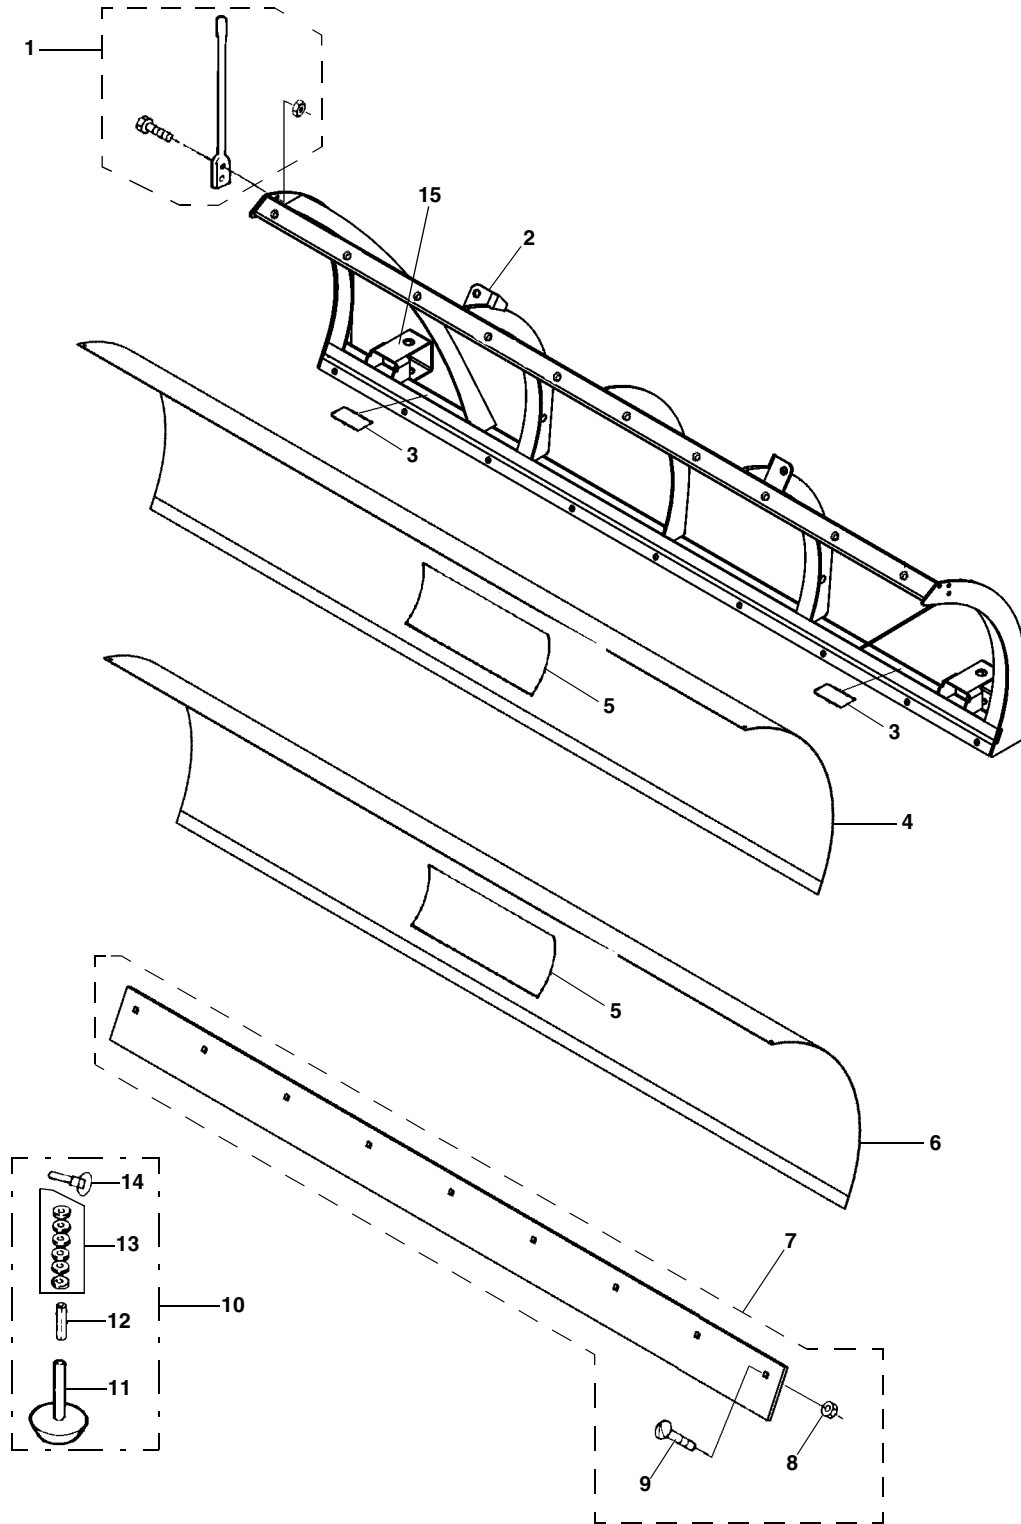

BLADES - 29 SERIES

BLADES - 29 SERIES

ITEM	PART NO.	DESCRIPTION	QTY
1	96106696	Kit, Guide, Blade (includes two Guides and Mounting Hardware).....	1
2		Frame, 90"	1
		Frame, 96"	1
3	97100018	Decal, Warning	2
4	96106663	Kit, Skin, Polycarbonate, 90" (includes "Sno-Way" Decal).....	1
	96106664	Kit, Skin, Polycarbonate, 96" (includes "Sno-Way" Decal).....	1
5	97100879	Decal, Sno-Way (used with Steel Blade).....	1
	97100880	Decal, Sno-Way (used with Polycarbonate Blade)	1
6	96106665	Blade Skin, Steel, 90" (includes "Sno-Way" Decal)	1
	96106666	Blade Skin, Steel, 96" (includes "Sno-Way" Decal)	1
	96106667	Blade Skin, SS, 96" (includes "Sno-Way" Decal).....	1
	96107332	Blade Skin, SS, 90" (includes "Sno-Way" Decal).....	1
7	96106668	Kit, Wearstrip, Steel, 90".....	1
	96106669	Kit, Wearstrip, Steel, 96".....	1
8	98009013	Nut, Hex., Nylock, 1/2" - 13.....	9
9	98009171	Bolt, Carriage, Gr. 5, 1/2"-13 x 1-1/2"	9
10	96102542	Assembly, Shoe	2
11		Shoe, Cast, 1" Shaft	1
12		Spacer, 1"	1
13	98009005	Washer, Flat, 1"	13
14	98009169	Pin, Lynch, 1/4" x 1-9/16".....	1
15	96106375	Bracket, Shoe, 29, 26	2