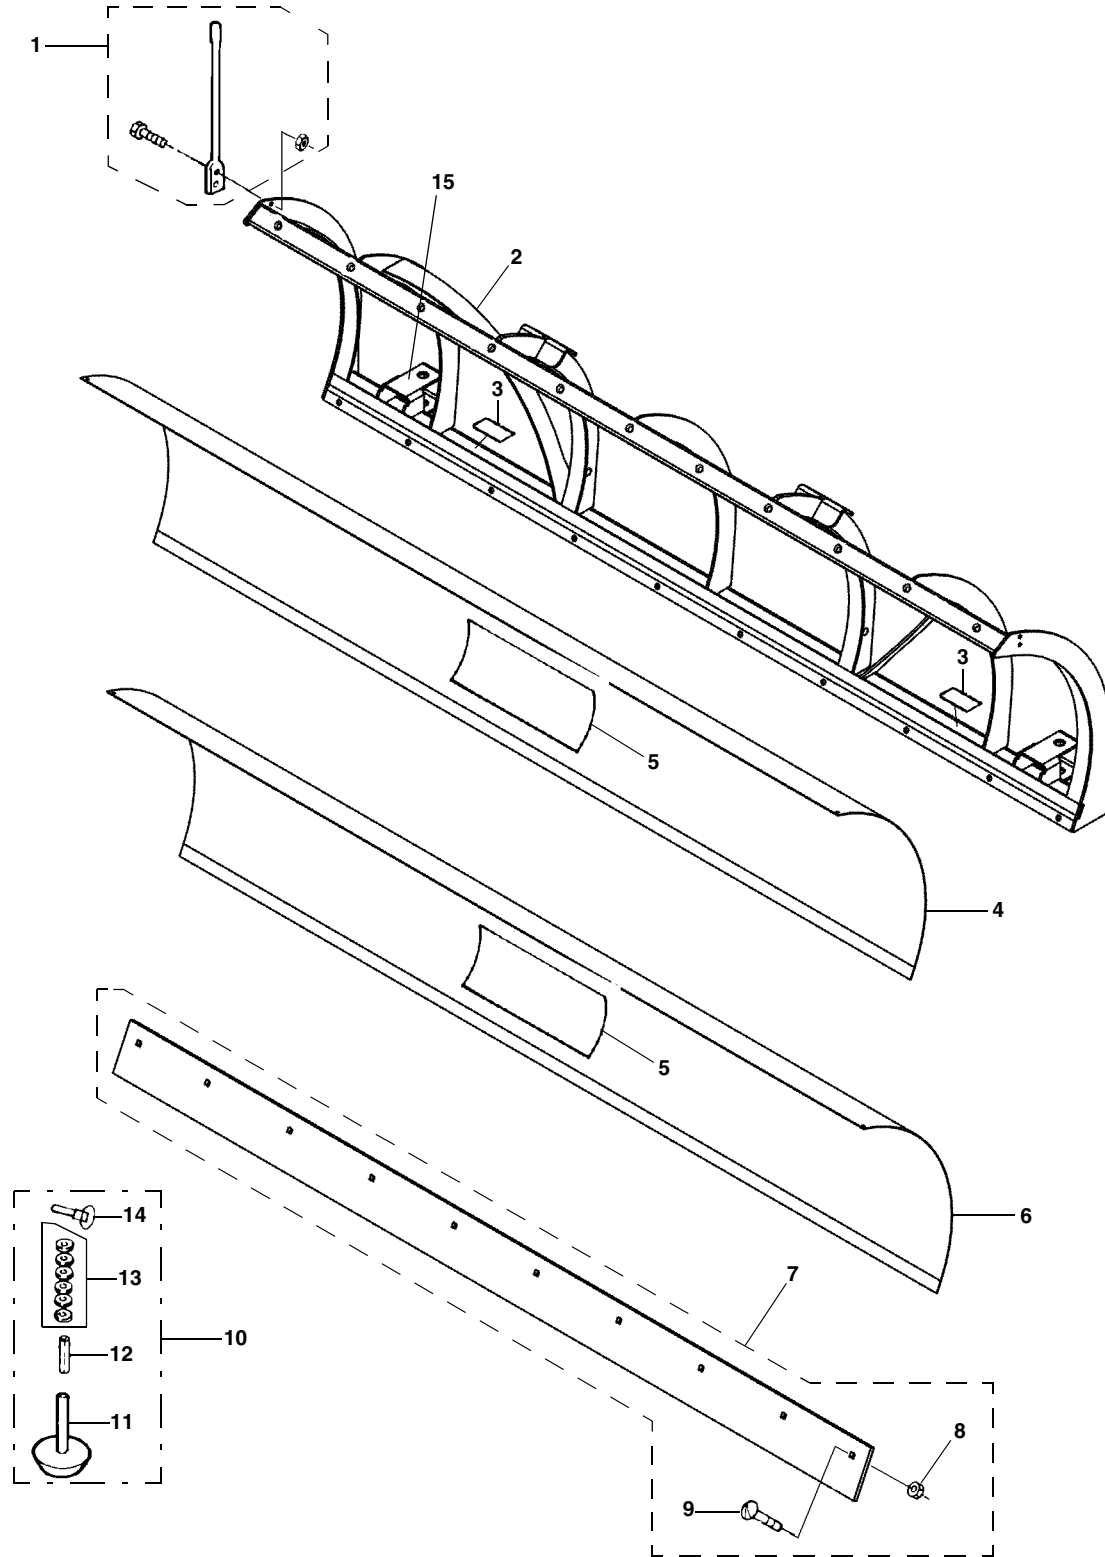

BLADES - 32 SERIES

BLADES - 32 SERIES

ITEM	PART NO.	DESCRIPTION	QTY
1	96106696	Kit, Guide, Blade (includes two Guides and Mounting Hardware)	1
2		Frame, 102"	1
		Frame, 108"	1
		Frame, 120"	1
3	97100018	Decal, Warning	2
4	96106356	Kit, Skin, Polycarbonate, 102" (includes "Sno-Way" Decal)	1
	96106357	Kit, Skin, Polycarbonate, 108" (includes "Sno-Way" Decal)	1
	96106358	Kit, Skin, Polycarbonate, 120" (includes "Sno-Way" Decal)	1
5	97100879	Decal, Sno-Way (used with Steel Blade)	1
	97100880	Decal, Sno-Way (used with Polycarbonate Blade)	1
6	96106353	Blade Skin, Steel, 102" (includes "Sno-Way" Decal)	1
	96106354	Blade Skin, Steel, 108" (includes "Sno-Way" Decal)	1
	96106355	Blade Skin, Steel, 120" (includes "Sno-Way" Decal)	1
	96106670	Blade Skin, SS, 102"	1
	96106671	Blade Skin, SS, 108"	1
	96106672	Blade Skin, SS, 120"	1
7	96106307	Kit, Wearstrip, Steel, 102"	1
	96106308	Kit, Wearstrip, Steel, 108"	1
	96106309	Kit, Wearstrip, Steel, 120"	1
8	98009013	Nut, Hex., Nylock, 1/2" - 13	11
9	98009171	Bolt, Carriage, Gr. 5, 1/2"-13 x 1-1/2"	11
10	96102542	Assembly, Shoe	2
11		Shoe, Cast, 1" Shaft	1
12		Spacer, 1"	1
13	98009005	Washer, Flat, 1"	13
14	98009169	Pin, Lynch, 1/4" x 1-9/16"	1
15	96105410	Bracket, Shoe, 32	2