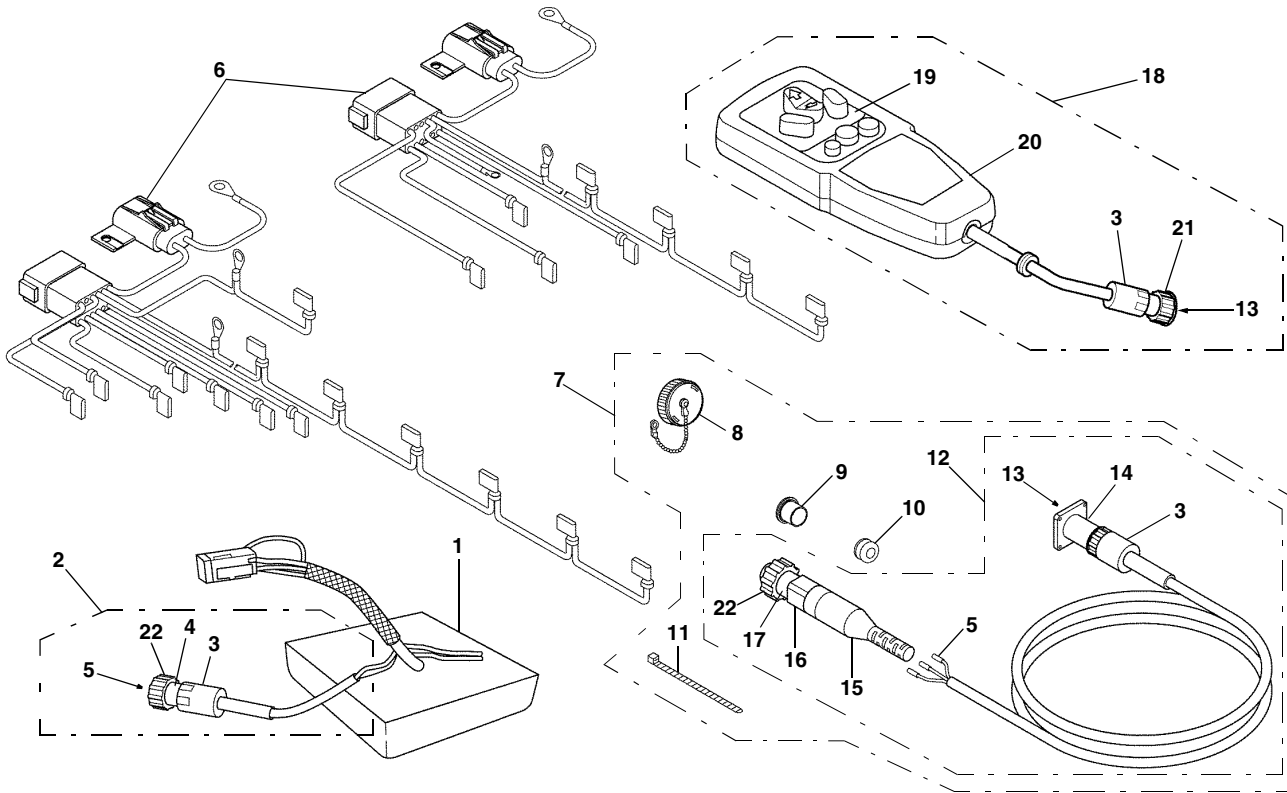

CONTROL SYSTEM WIRING

**With S.N. Before: 29D102300, 29HDD100600,
29G100300, 29TD100400, 29TG100100,
32G100400, 32C100100, 32D102800**

ITEM	PART NO.	DESCRIPTION	QTY
1	96105084	Module, Wired Control.....	1
	96107734	Module, Wireless Control.....	1
2	96105487	Harness Repair Kit	1
3	96105709	Clamp, Cable	3
4	96105418	Connector, Plug.....	1
5	96105370	Contact, Signal Socket	6
6	96105131	Harness, Solenoids - Gravity Down.....	1
	96108247	Harness, Solenoids - Down Pressure.....	1
7	96105081	Bag, Harness Controls	1
8	96105300	Cap, Screw-On	1
9	96105284	Cap, 1/2"	1
10	96104893	Grommet, 5/16" ID.....	1
11	96001227	Strap, Plastic Tie.....	5
12	96105101	Harness, Vehicle.....	1
13	96105416	Contact, Signal Pin	6
14	96105710	Connector, Receptacle, Flanged	1
15	96105419	Boot, Cable	1
16	96105420	Grip, Cable.....	1
17	96105708	Connector, Plug, Unsealed.....	1
18	96107354	Controller Assembly.....	1
	96107355	Controller Assembly, Wireless	1
19	96107356	Touch Pad, Straight Blade	1
20	96105299	Housing, Controller, Complete.....	1
21	96105417	Connector, Receptacle	1
22	96106533	Coupling Ring.....	2
23	96107382	Controller, Joystick, Str, Wired (not shown).....	1
	96106472	Controller, Joystick, Str, Wireless (not shown).....	1
24	96105325	Insertion Tool for Circular Connectors (not shown).....	1
25	96105404	Extraction Tool for Circular Connectors (not shown).....	1
26	96105877	Kit, Connector Repair (not shown) (includes (3) #3, (1) #4, (6) #5, (6) #13, (1) #14, (1) #15, (1) #16, (1) #17, (1) #21, (1) #24 & (1) #25)	1