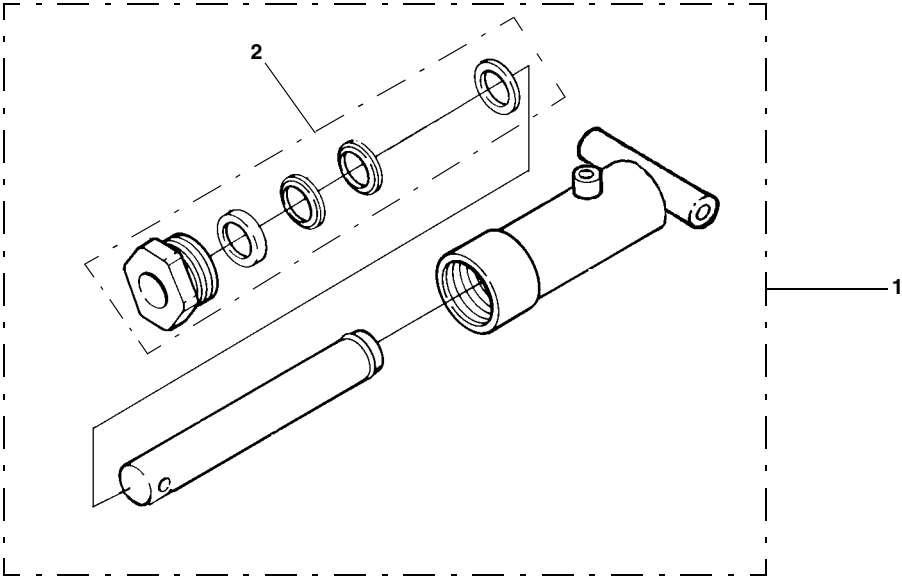

LIFT CYLINDER GRAVITY DOWN SYSTEM

ITEM	PART NO.	DESCRIPTION	QTY
1	96106076	Cylinder, Lift, 2" (Single Action).....	1
2	96106674	Kit, Lift Cylinder Gland Nut and Seal.....	1
		O-Ring.....	1
		Seal, Rod	1
		Ring, Guide	1
		Seal, Wiper.....	1
		Nut, Gland.....	1