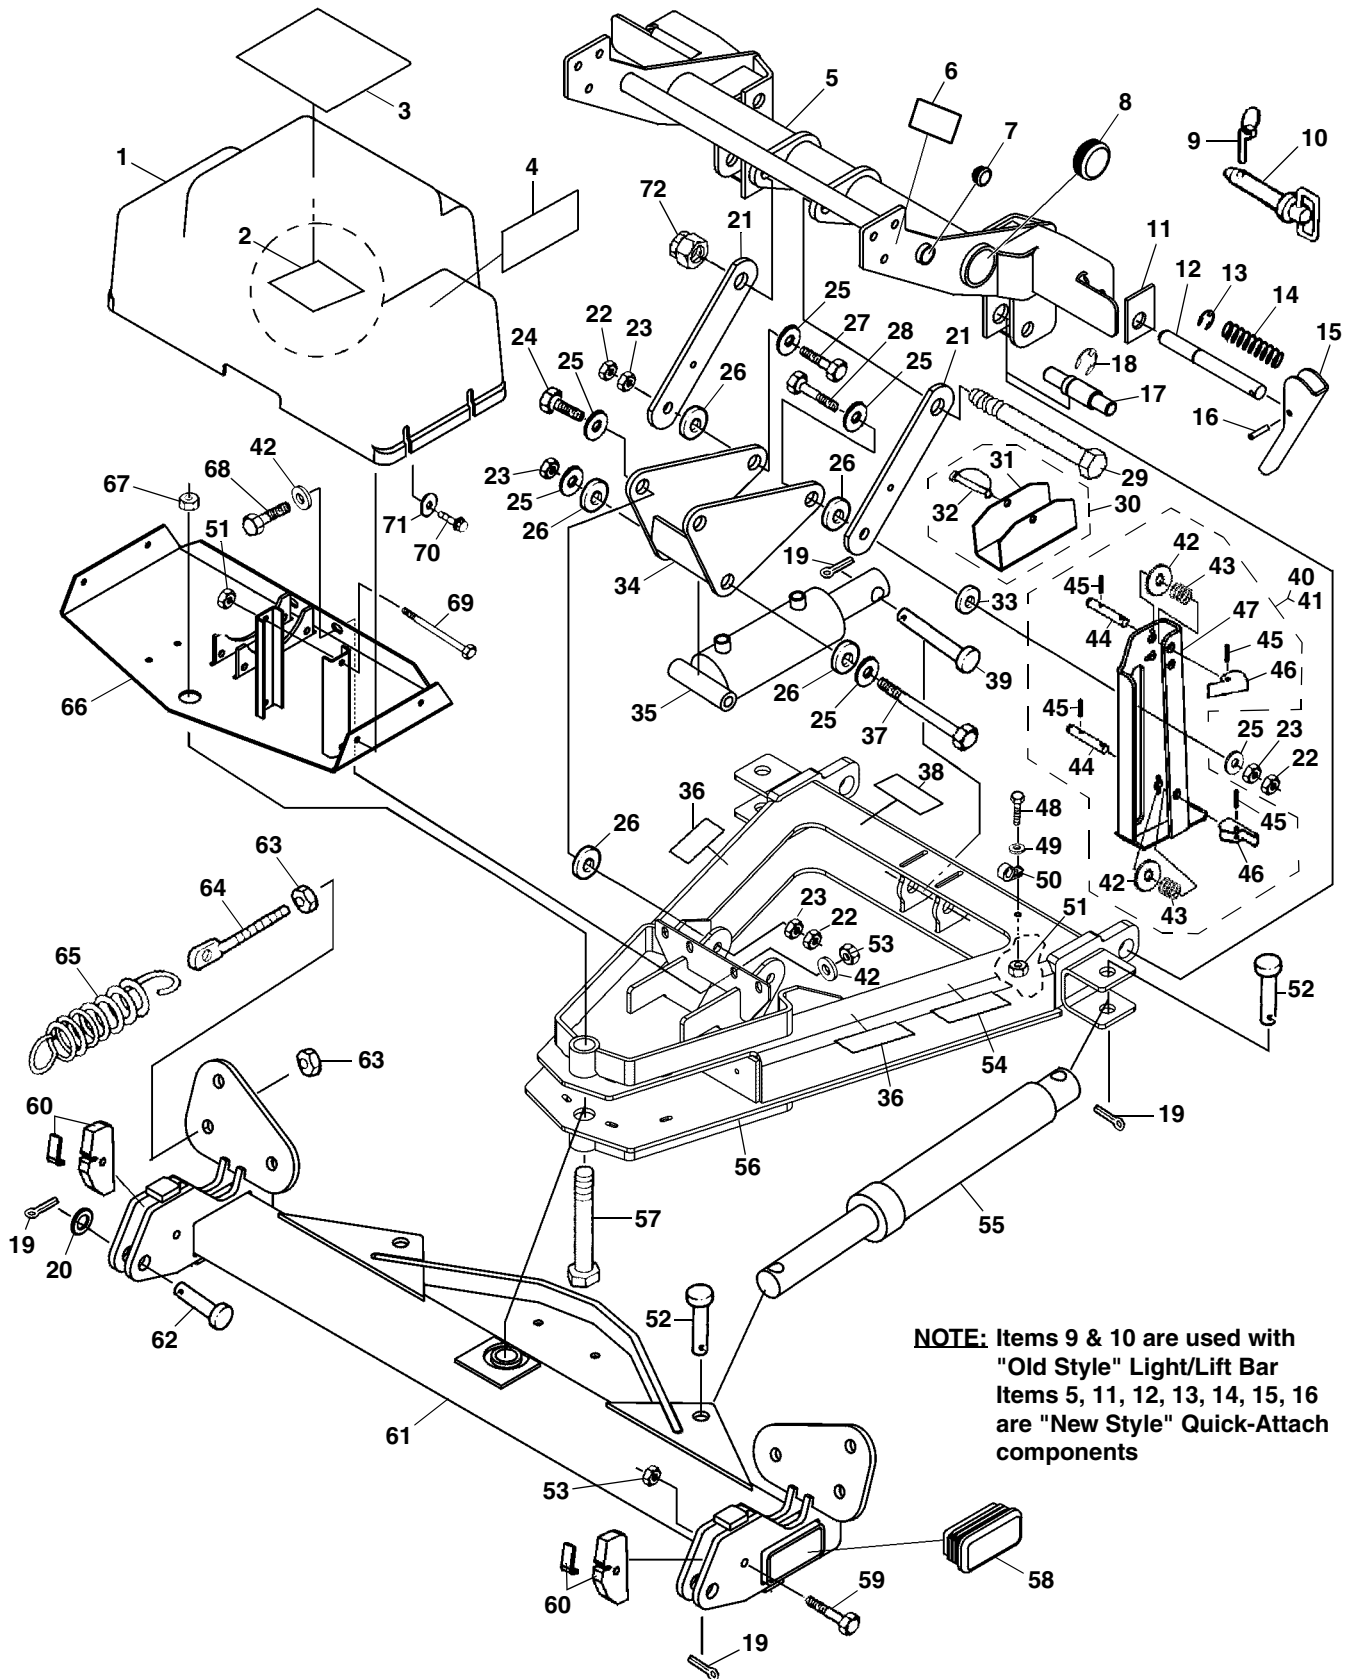

POWER PACK FRAME - 29 & 32 SERIES

NOTE: Items 9 & 10 are used with "Old Style" Light/Lift Bar
Items 5, 11, 12, 13, 14, 15, 16 are "New Style" Quick-Attach components

POWER PACK FRAME - 29 & 32 SERIES