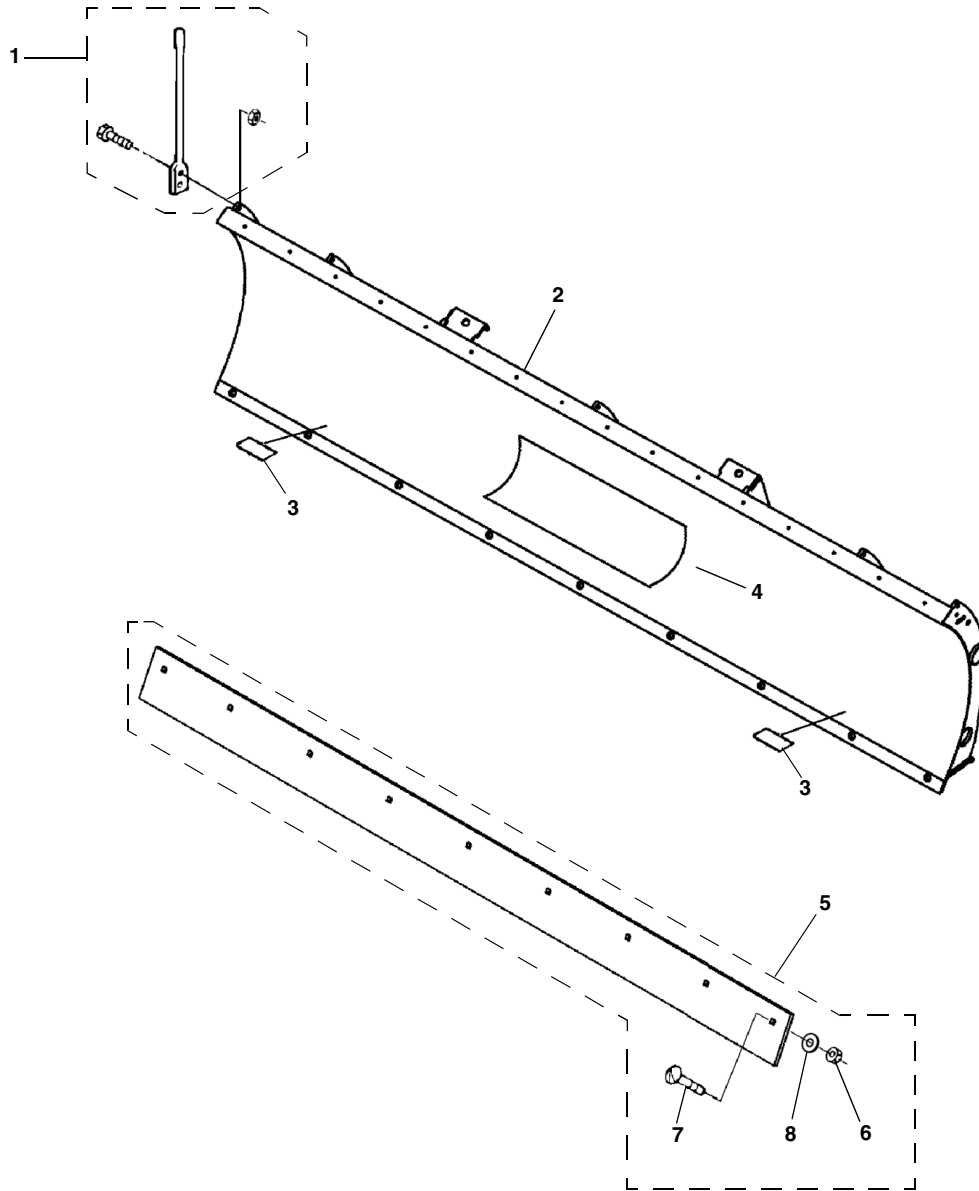

BLADES - 29HD SERIES

BLADES - 29HD SERIES

ITEM	PART NO.	DESCRIPTION	QTY
1	96112352	Kit, Blade Guide, Yellow (includes two Guides and Mounting Hardware).....	1
2		Frame, 90"	1
		Frame, 96"	1
3	97100018	Decal, Warning	2
4	97100879	Decal, Sno-Way (used with Steel Blade).....	1
5	96112726	Kit, Wearstrip, 90", 29HDW	1
	96112727	Kit, Wearstrip, 96", 29HDW	1
6	98009013	Nut, Hex., Nylock, 1/2" - 13.....	9
7	98100475	Bolt, Carriage, 1/2"-13 X 2", GR.8	9
8	98100476	Washer, Flat, 1/2", 00.195/0.170 Thick, Hardened	9