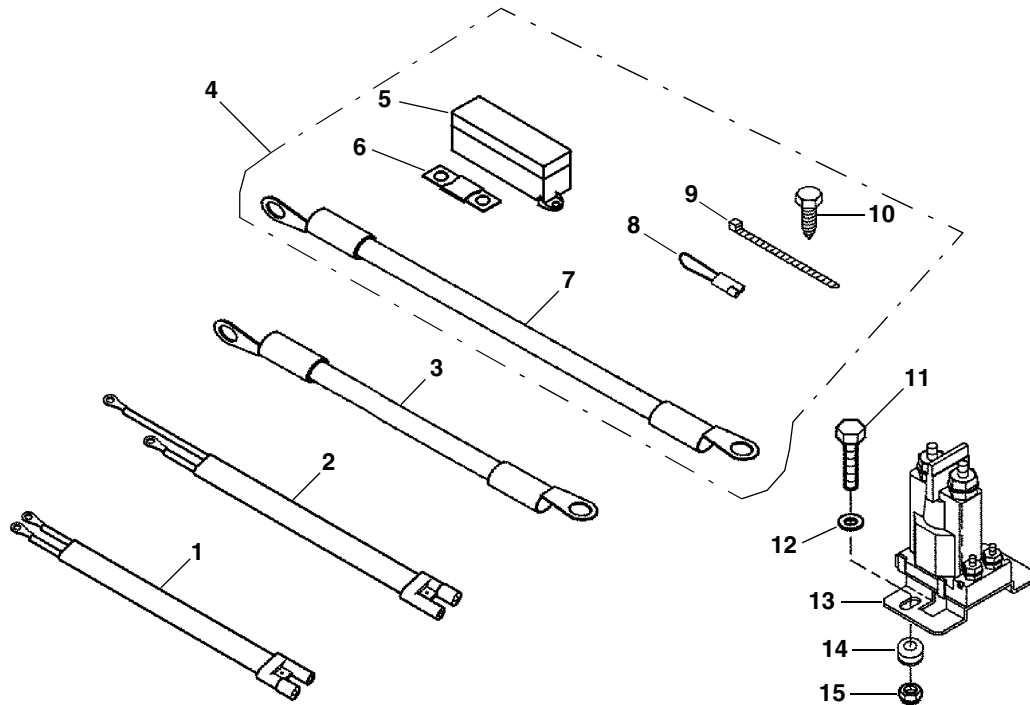

POWER PACK WIRING

ITEM	PART NO.	DESCRIPTION	QTY
1	96104221	Harness, Battery Power	1
2	96104230	Harness, Plow Power	1
3	96105273	Harness, Solenoid - HT Series.....	1
4	96105167	Bag Power Harness Parts	1
5	96109143	Fuse Holder.....	1
6	96109142	Fuse, 250 Amp	1
7	96102891	Cable, Power	2
8	96105082	Cap, Protective	2
9	96001227	Strap, Tie Plastic	2
10	98100037	Screw, Self Tapping, #10-16 x 1".....	4
11	98100391	Capscrew, Hex, 1/4"-20 x 7/8"	2
12	98100254	Washer, Flat, 1/4"	2
13	96002086	Switch, Solenoid.....	1
14	96105282	Grommet, 3/8" ID	2
15	98100255	Nut, Hex Head Nylock, 1/4"-20.....	2