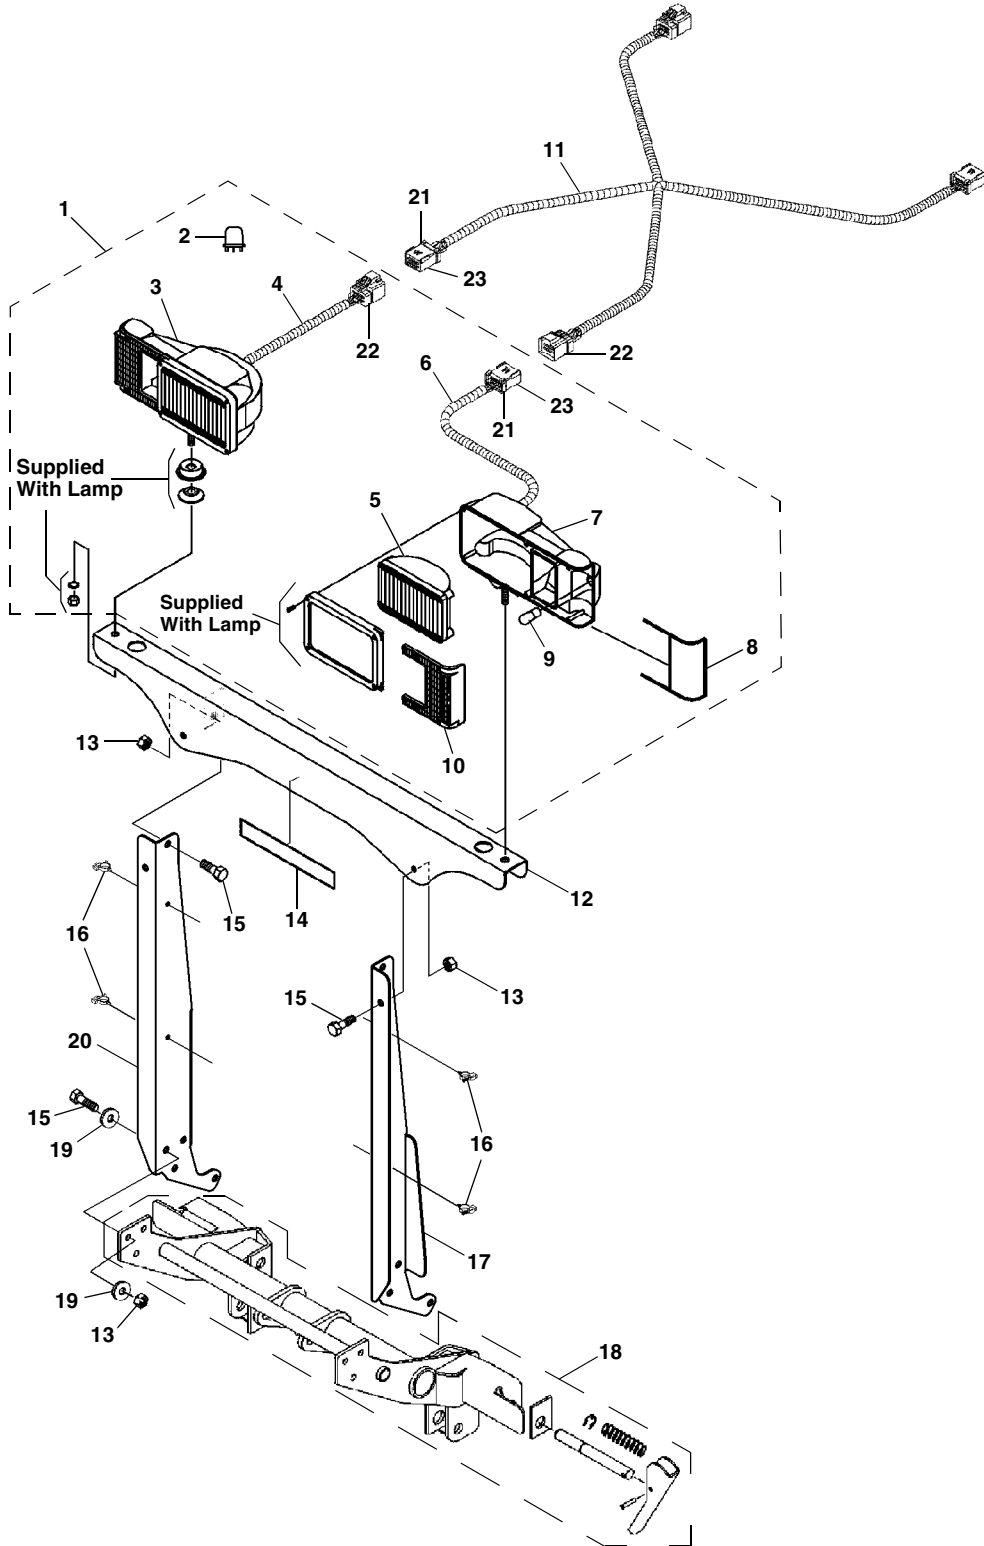

AUXILIARY LIGHTS

With S.N. After: 32D102150, 32G100300, 32C100050, 29D100000,
29G100000, 29HDD100000, 29TG100000, 29TD100000

AUXILIARY LIGHTS

**With S.N. After: 32D102150, 32G100300, 32C100050, 29D100000,
29G100000, 29HDD100000, 29TG100000, 29TD100000**

ITEM	PART NO.	DESCRIPTION	QTY
1	96107893	Kit, Lamp, EIS	1
2	96003010	Flasher	1
3	96107984	Light, Assembly, RH, EIS	1
4	96107986	Harness, Plow Light, RH, EIS	1
5	96100514	Lamp, Sealed Beam	2
6	96107985	Harness, Plow Light, LH, EIS	1
7	96107983	Light, Assembly, LH, EIS	1
8	96106693	Gasket, Turn Signal	2
9	96003060	Lamp, Park & Turn	2
10	96106692	Lens, Turn Signal	2
11	96107894	Harness, Main Light, EIS*	1
12	96108030	Light Bar Assembly	1
13	98009009	Nut, Hex., Nylock, 3/8"-16	12
14	97100882	Decal, Sno-Way	1
15	98009022	Capscrew, Hex., 3/8"-16 x 1"	12
16	96100440	Clip, Rosebud	4
17	96108628	Support, LH, 32 Series	1
	96108630	Support, LH, 29 Series	1
18	96107400	Assembly, Light/Lift Bar, Quick-Attach	1
19	98009032	Washer, Flat, 3/8"	8
20	96108629	Support, RH, 32 Series	1
	96108631	Support, RH, 29 Series	1
21	96108116	Connector, Male	2
22	96108117	Connector, Female	2
23	96108600	Clip, Secondary Lock	2

* NOTE: Adapter required. See Application Guide