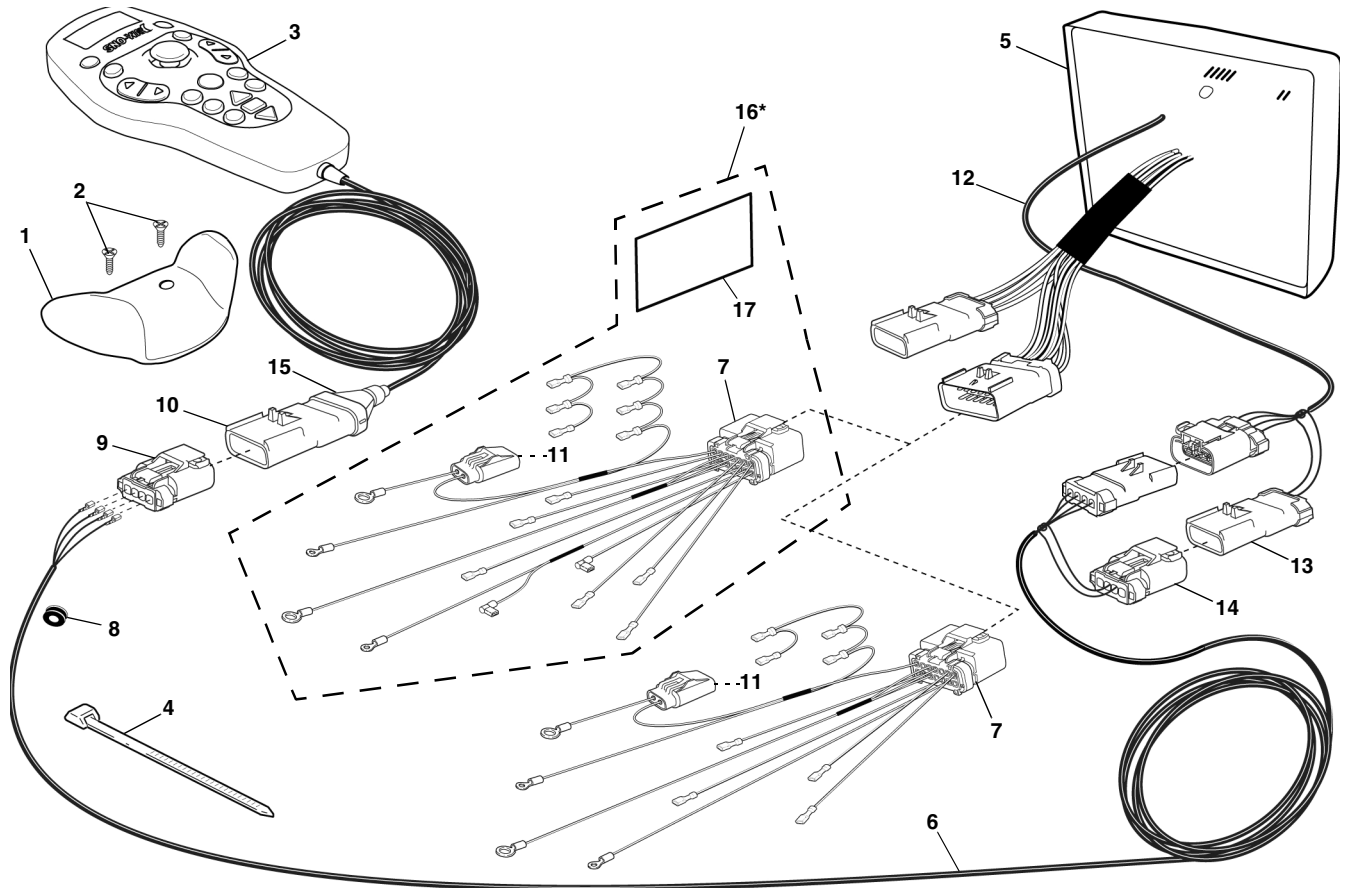

PROCONTROL SYSTEM WIRING

With S.N. After: 29HDD200000, 29G200000, 32D200000

ITEM	PART NO.	DESCRIPTION	QTY
1	96112259	Clip, Dash Mount	1
2	98100463	Screw.....	2
3	96112246	Transmitter, Wired	1
	96112244	Transmitter, Wireless	1
4	96001227	Strap, Plastic Tie	5
5	96112915	Module, Receiver, Wired, Universal	1
	96112260	Module, Receiver, Wireless, Universal	1
6	96112913	Harness, Vehicle	1
7	96112193	Harness, Control, Solenoid, Down Pressure.....	1
		Harness, Control, Solenoid, Gravity Down (Order Kit #96112955)	1
8	96112419	Rubber Grommet.....	1
9	96112300	Connector, Female 4 Way APEX.....	1
	96108662	Terminal, Female, 18/20 AWG (Not shown).....	1
10	96112301	Connector, Male 4 Way APEX.....	1
	96108661	Terminal, Male, 18/22 AWG (Not shown).....	1
11	96112496	Fuse, 10 AMP (Not shown - In holder)	1
12	96112931	Kit, Module Harness Repair, ProControl Wired (Not shown).....	1
13	96112872	Cap, Storage, Male.....	1
14	96112871	Cap, Storage, Female.....	1
15	96112840	Strain Relief.....	1
16	96112955*	Kit, Solenoid Harness, ProControl (Includes Harness, Decal & Instructions) .	1
17	97101582	Decal, DP System, ProControl/Legacy	1

NOTE: The part descriptions above may use common industry standard abbreviations in the naming conventions.
*Kit will upgrade Legacy (See page 27) DP or Gravity units. A ProControl system package must also be ordered to use this kit.