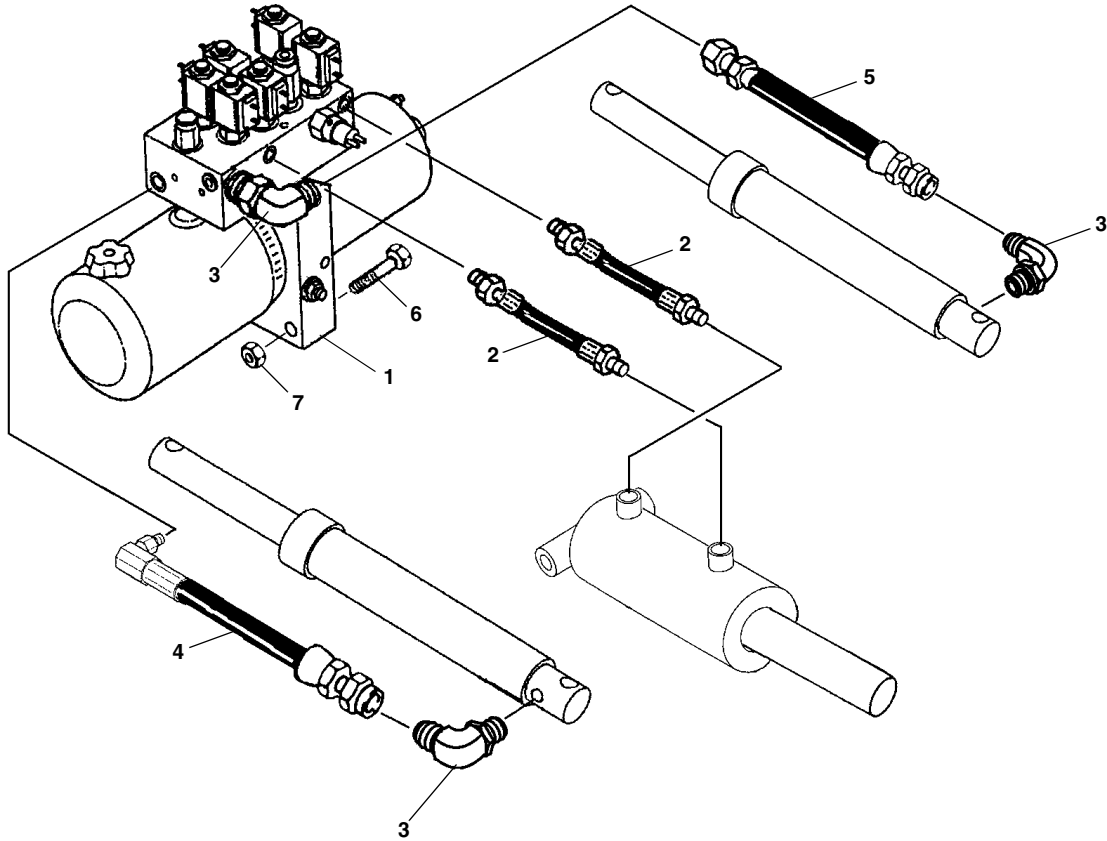

HYDRAULIC SYSTEM DOWN PRESSURE

ITEM	PART NO.	DESCRIPTION	QTY
1	96106075	Power Unit, DP (see page 21 for parts breakdown)	1
2	96106069	Hose, Hydraulic, 18-3/4"	2
3	96100001	Fitting, Elbow, 90 Degree	3
4	96106070	Hose, Hydraulic, 27-1/2"	1
5	96106071	Hose, Hydraulic, 32"	1
6	98100264	Capscrew, Hex Head, 5/16"-18 x 2-1/4"	2
7	98009150	Nylock, Hex Head, 5/16"-18	2