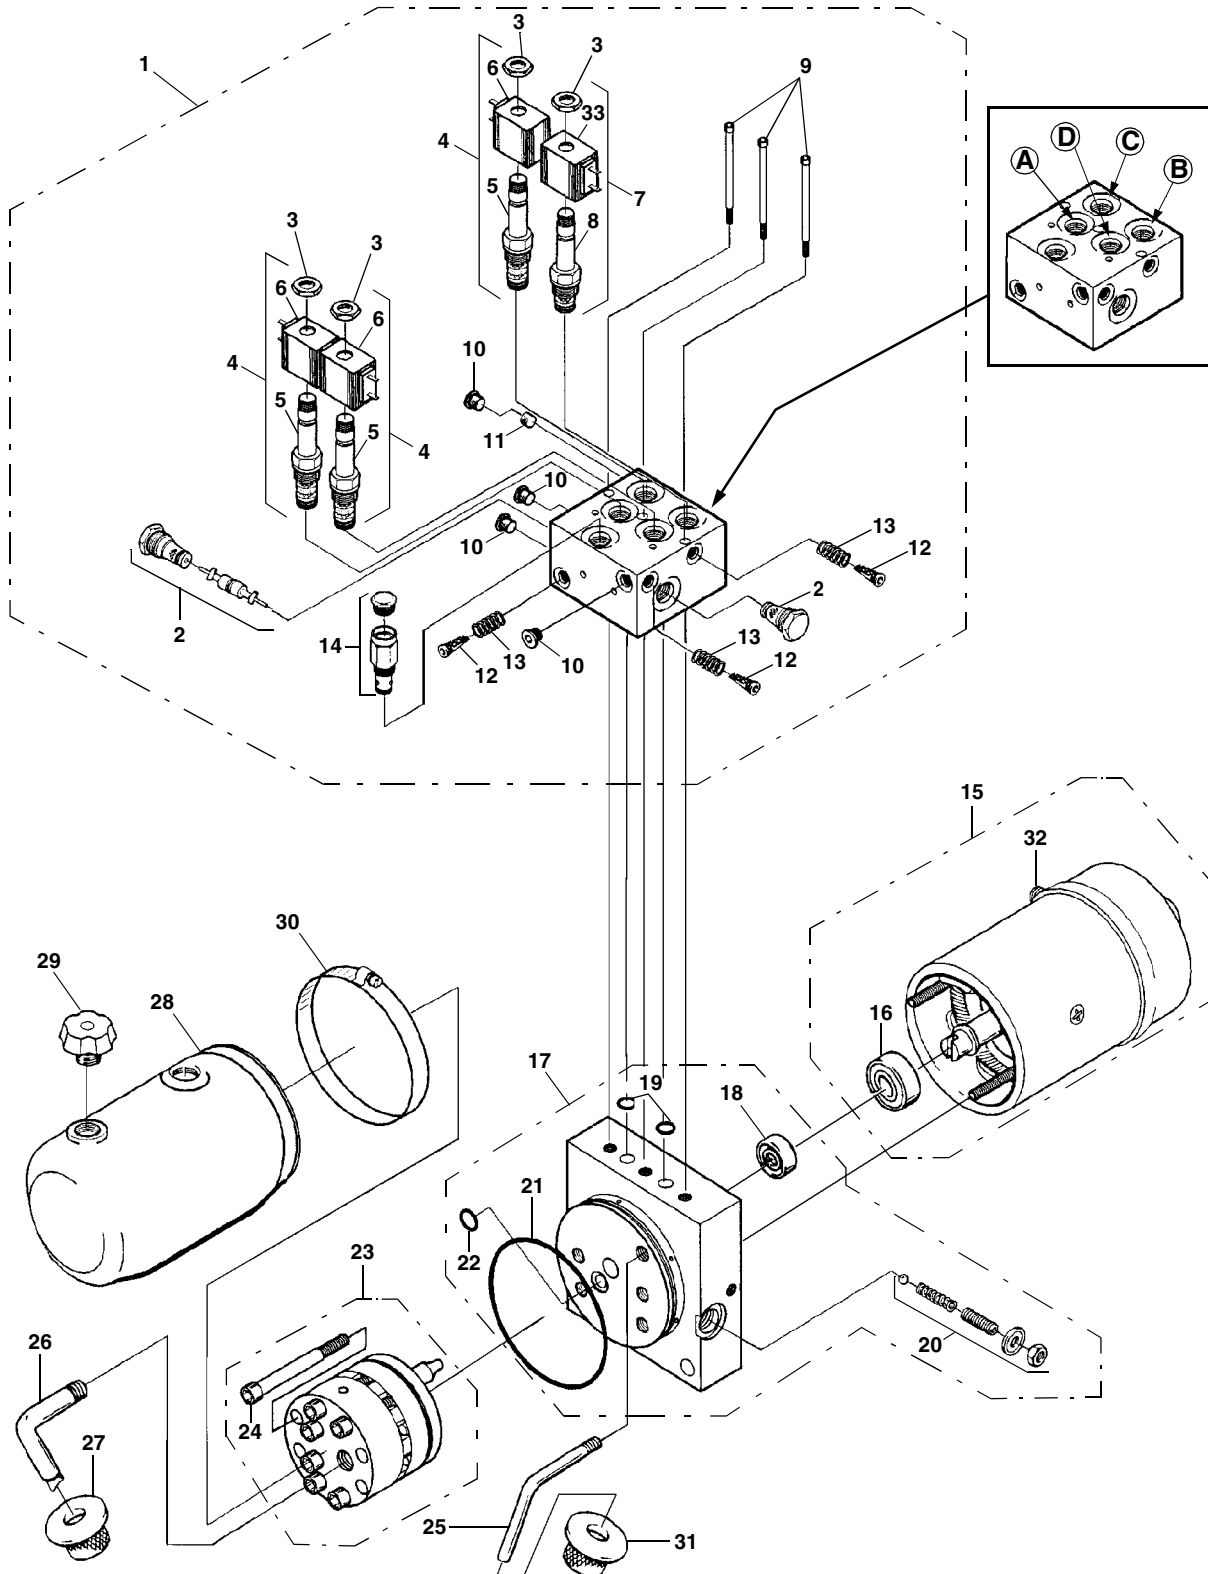

HYDRAULIC POWER UNIT GRAVITY DOWN SYSTEM

HYDRAULIC POWER UNIT GRAVITY DOWN SYSTEM

ITEM	PART NO.	DESCRIPTION	QTY
1		Valve Assembly	1
2	96106273	Valve, Check.....	1
3	96105275	Nut, Coil Retaining	4
4		Valve, 10V DC (Red Coil) - Use part 96108341	3
	96108341	Valve, 3-Way, 10V DC (Black Coil)	3
5		Cartridge (Red Coil) - Use part 96108341	3
	96108324	Cartridge, 3-Way (Black Coil)	3
6	96105274	Coil, 10V DC (Red).....	4
	96108323	Coil, 10V DC (Black)	4
7		Valve, 10V DC (Red Coil) - Use part 96108342	1
	96108342	Valve, 2-Way, 10V DC (Blue Coil).....	1
8		Cartridge (Red Coil) - Use part 96108342	1
	96108325	Cartridge (Blue Coil).....	1
9	96105237	Screw	3
10	96105234	Fitting, Plug	4
11	96106102	Fitting, Orifice	1
	96108627	Kit, Orifice (to adjust drop rate)	1
12	96105250	Screen, Inline	3
13	96105251	Spring, Retaining.....	3
14	96106417	Valve, Relief, Cross Over.....	1
15	96105233	Motor, 12V DC.....	1
16		Bearing, Motor Base	1
17	96105232	Base Assembly, Pump.....	1
18	96105317	Seal, Shaft.....	1
19	96105314	O-Ring	2
20	96105313	Parts Kit, Relief Valve	1
21	96105315	O-Ring	1
22	96105316	O-Ring	1
23	96105735	Pump Assembly	1
24		Screw, Socket Head Cap.....	4
25	96105249	Tube, Return.....	1
26	96105246	Tube, Suction.....	1
27	96105245	Filter, Suction.....	1
28	96105241	Reservoir	1
29	96105244	Filler Cap	1
30	96105231	Clamp	1
31	96105318	Filter, Return.....	1
32	96105312	Brush, Replacement Kit	1
33	96111171	Coil, 10V DC (Blue)	1