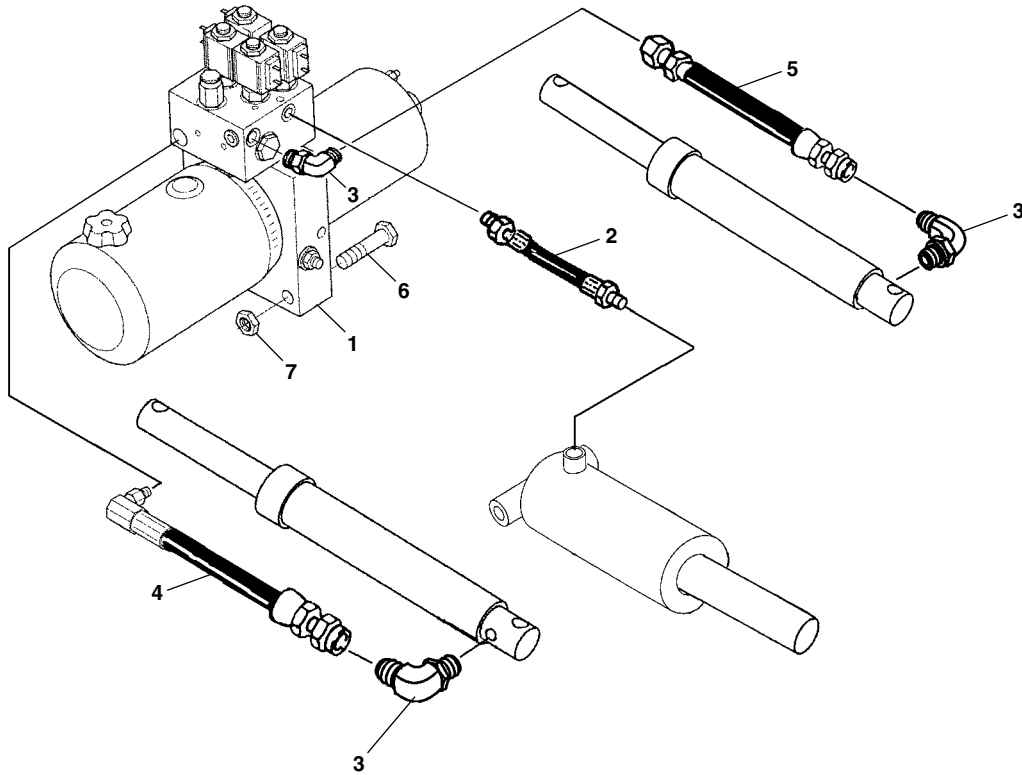

BLADES - 29HD SERIES

BLADES - 29HD SERIES

ITEM	PART NO.	DESCRIPTION	QTY
1	96112352	Kit, Blade Guide, Yellow (includes two Guides and Mounting Hardware).....	1
2		Frame, 90"	1
		Frame, 96"	1
3	97100018	Decal, Warning	2
4	97100879	Decal, Sno-Way (used with Steel Blade).....	1
5	96112726	Kit, Wearstrip, 90", 29HDW	1
	96112727	Kit, Wearstrip, 96", 29HDW	1
6	98009013	Nut, Hex., Nylock, 1/2" - 13.....	9
7	98100475	Bolt, Carriage, 1/2"-13 X 2", GR.8	9
8	98100476	Washer, Flat, 1/2", 00.195/0.170 Thick, Hardened	9

HYDRAULIC SYSTEM GRAVITY DOWN

ITEM	PART NO.	DESCRIPTION	QTY
1	96106074	Power Unit, Gravity Down (see page 19 for parts breakdown).....	1
2	96106069	Hose, Hydraulic, 18-3/4".....	1
3	96100001	Fitting, Elbow, 90 Degree.....	3
4	96106070	Hose, Hydraulic, 27-1/2".....	1
5	96106071	Hose, Hydraulic, 32".....	1
6	98100264	Capscrew, Hex Head, 5/16"-18 x 2-1/4".....	2
7	98009150	Nylock, Hex Head, 5/16"-18.....	2