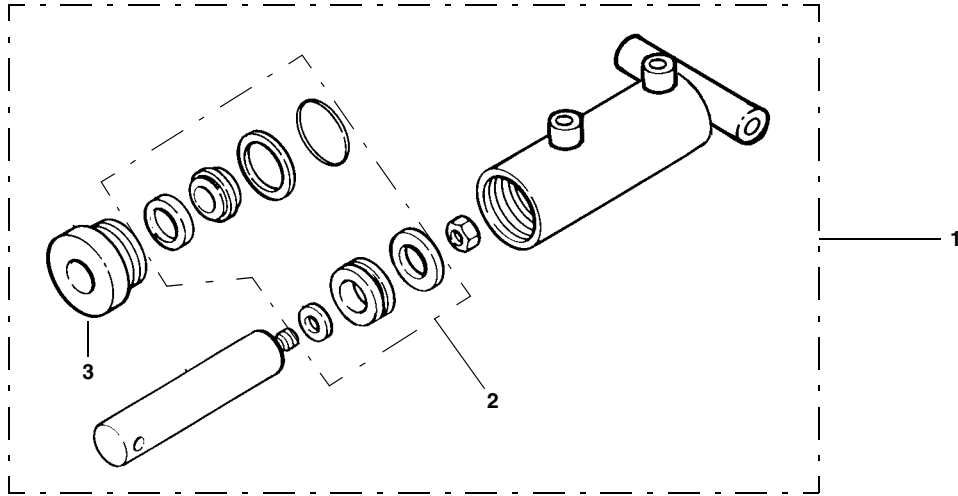

LIFT CYLINDER DOWN PRESSURE SYSTEM

ITEM	PART NO.	DESCRIPTION	QTY
1	96106077	Cylinder, Lift, 2-1/2" (Double Action).....	1
2	96101516	Kit, Seal, For 2-1/2" Cylinder	1
3	96100492	Nut, Gland, For 2-1/2" Cylinder	1